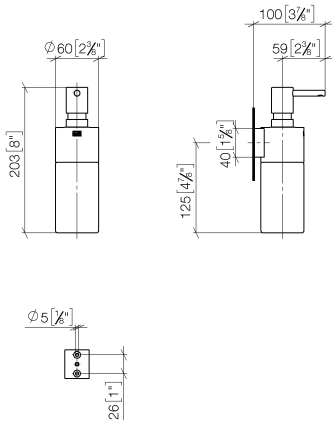

## EDITION PRO Dispenser wall model - Brushed Chrome

---

83 435 626

- bottle made of crystal glass, matt
- width 60mm
- height 203 mm
- 250 ml bottle
- 100mm projection

	Brushed Chrome	83 435 626-93
	Chrome	83 435 626-00
	Matte Black	83 435 626-33

# EDITION PRO Dispenser wall model - Brushed Chrome

83 435 626

mm [inches]

### Spare parts list

No.	Item Number	Name	Quantity used	Delivery time
	90 10 10 535 00-93	dispenser	6	20