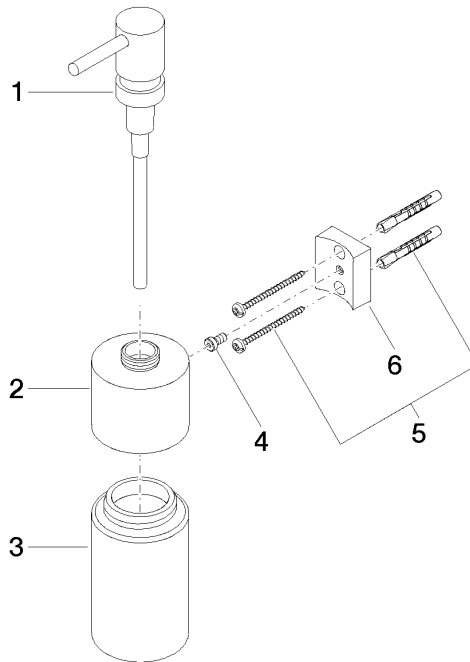

EDITION PRO Dispenser wall model - Brushed Chrome

---

83 435 626

Parts for other
finishes can be found
here: [Chrome](#)