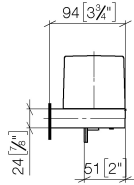

## Dispenser wall model - Chrome

---

83 435 832

- width 78mm
- height 108 mm
- 250 ml bottle
- 94mm projection

Chrome

83 435 832-00

Soft Black

83 435 832-69

## Dispenser wall model - Chrome

---

83 435 832

mm [inches]