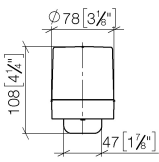

## Dispenser wall model - Chrome

---

83 435 832

- width 78mm
- height 108 mm
- 250 ml bottle
- 94mm projection

Chrome

83 435 832-00

Soft Black

83 435 832-69

## Dispenser wall model - Chrome

---

83 435 832

mm [inches]