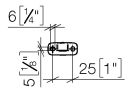

## Dispenser wall model - Chrome

---

83 435 832

- width 78mm
- height 108 mm
- 250 ml bottle
- 94mm projection

Chrome

83 435 832-00

Soft Black

83 435 832-69

## Dispenser wall model - Chrome

---

83 435 832

mm [inches]