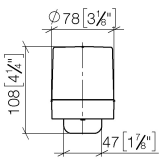

## Dispenser wall model - Soft Black

---

83 435 832

- width 78mm
- height 108 mm
- 250 ml bottle
- 94mm projection

---

	Soft Black	83 435 832-69
	Chrome	83 435 832-00

---

## Dispenser wall model - Soft Black

---

83 435 832

mm [inches]