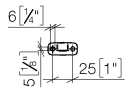

Dispenser wall model - Soft Black

---

83 435 832

mm [inches]