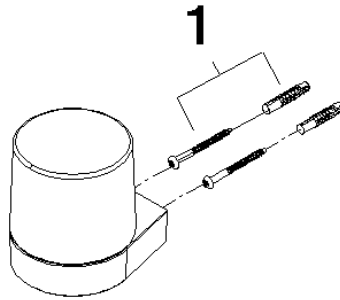

## Dispenser wall model - Soft Black

---

83 435 832

- width 78mm
- height 108 mm
- 250 ml bottle
- 94mm projection

---

	Soft Black	83 435 832-69
	Chrome	83 435 832-00

---

## Dispenser wall model - Soft Black

---

83 435 832

mm [inches]

### Spare parts list

No.	Item Number	Name	Quantity used	Delivery time
1	05 30 31 025 00 90	fixing set	1	2