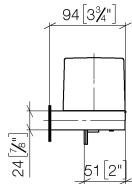

## Dispenser wall model - Soft Black

---

83 435 832

- width 78mm
- height 108 mm
- 250 ml bottle
- 94mm projection

---

	Soft Black	83 435 832-69
	Chrome	83 435 832-00

---

## Dispenser wall model - Soft Black

---

83 435 832

mm [inches]