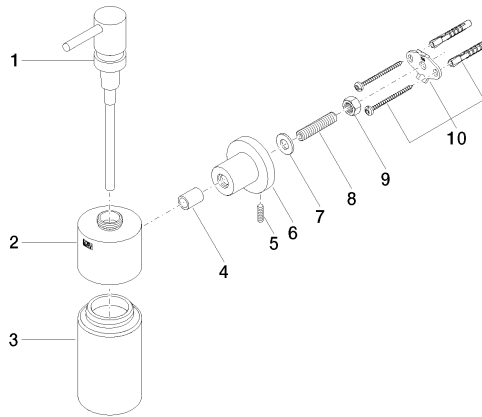

83 435 892

- bottle made of crystal glass, matt
- width 60mm
- height 200 mm
- rosette Ø 55 mm
- 250 ml bottle
- 144mm projection

	Chrome	83 435 892-00
	Brushed Platinum	83 435 892-06
	Platinum	83 435 892-08
	Dark Chrome	83 435 892-19
	Brushed Durabronze (23kt Gold)	83 435 892-28
	Matte Black	83 435 892-33
	Brushed Champagne (22kt Gold)	83 435 892-46
	Champagne (22kt Gold)	83 435 892-47
	Brushed Chrome	83 435 892-93
	Brushed Dark Platinum	83 435 892-99

83 435 892

mm [inches]

83 435 892

Parts for other finishes can be found here: Brushed Platinum

Spare parts list

No.	Item Number	Name	Quantity used	Delivery time
1	90 10 10 535 00-00	dispenser	1	10
2	90 10 10 529 00-00	base	1	10
3	90 90 04 001 00 82	glass	1	2
4	08 17 20 624-00	holder	1	10
5	04 31 11 113 00 90	pin	1	2
6	08 17 89 505-00	holder	1	10
7	09 30 11 046 90	disc	1	2
8	08 18 50 586 90	screw	1	2
9	09 23 10 026 90	nut	1	2
10	05 17 20 739 00 90	fixing set	1	2