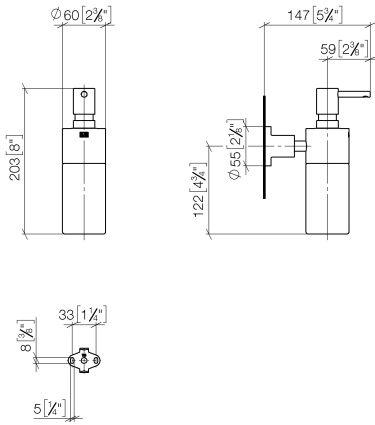

83 435 892

- bottle made of crystal glass, matt
- width 60mm
- height 200 mm
- rosette Ø 55 mm
- 250 ml bottle
- 144mm projection

	Brushed Platinum	83 435 892-06
	Chrome	83 435 892-00
	Platinum	83 435 892-08
	Dark Chrome	83 435 892-19
	Brushed Durabronze (23kt Gold)	83 435 892-28
	Matte Black	83 435 892-33
	Brushed Champagne (22kt Gold)	83 435 892-46
	Champagne (22kt Gold)	83 435 892-47
	Brushed Chrome	83 435 892-93
	Brushed Dark Platinum	83 435 892-99

83 435 892

mm [inches]

83 435 892

Parts for other finishes can be found here: [Chrome](#)

### Spare parts list

No.	Item Number	Name	Quantity used	Delivery time
1	90 10 10 535 00-06	dispenser	1	10
2	90 10 10 529 00-06	base	1	-
Spare part can no longer be ordered, please order the replacement item				
3	90 90 04 001 00 82	glass	1	2
4	08 17 20 624-06	holder	1	10
5	04 31 11 113 00 90	pin	1	2
6	08 17 89 505-06	holder	1	10
7	09 30 11 046 90	disc	1	2
8	08 18 50 586 90	screw	1	2
9	09 23 10 026 90	nut	1	2
10	05 17 20 739 00 90	fixing set	1	2