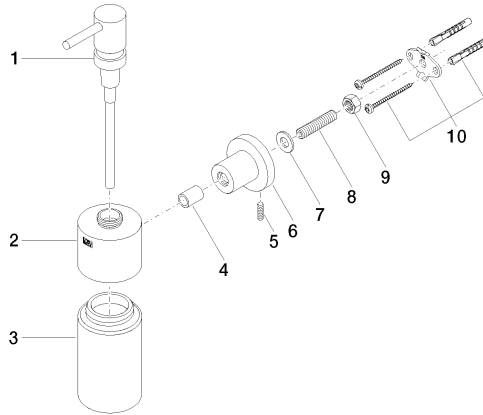

83 435 892

- bottle made of crystal glass, matt
- width 60mm
- height 200 mm
- rosette Ø 55 mm
- 250 ml bottle
- 144mm projection

	Brushed Platinum	83 435 892-06
	Chrome	83 435 892-00
	Platinum	83 435 892-08
	Dark Chrome	83 435 892-19
	Brushed Durabronze (23kt Gold)	83 435 892-28
	Matte Black	83 435 892-33
	Brushed Champagne (22kt Gold)	83 435 892-46
	Champagne (22kt Gold)	83 435 892-47
	Brushed Chrome	83 435 892-93
	Brushed Dark Platinum	83 435 892-99

83 435 892

mm [inches]

83 435 892

Parts for other finishes can be found here: [Chrome](#)

### Spare parts list

No.	Item Number	Name	Quantity used	Delivery time
1	90 10 10 535 00-06	dispenser	1	10
2	90 10 10 529 00-06	base	1	-
Spare part can no longer be ordered, please order the replacement item				
3	90 90 04 001 00 82	glass	1	2
4	08 17 20 624-06	holder	1	10
5	04 31 11 113 00 90	pin	1	2
6	08 17 89 505-06	holder	1	10
7	09 30 11 046 90	disc	1	2
8	08 18 50 586 90	screw	1	2
9	09 23 10 026 90	nut	1	2
10	05 17 20 739 00 90	fixing set	1	2