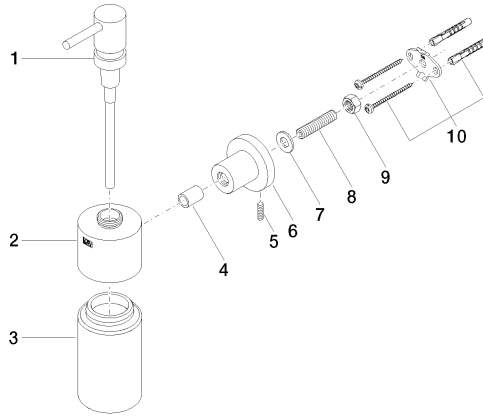

TARA Dispenser wall model - Brushed Durabronss (23kt Gold)

TARA

83 435 892

- bottle made of crystal glass, matt
- width 60mm
- height 200 mm
- rosette Ø 55 mm
- 250 ml bottle
- 144mm projection

	Brushed Durabronss (23kt Gold)	83 435 892-28
	Chrome	83 435 892-00
	Brushed Platinum	83 435 892-06
	Platinum	83 435 892-08
	Dark Chrome	83 435 892-19
	Matte Black	83 435 892-33
	Brushed Champagne (22kt Gold)	83 435 892-46
	Champagne (22kt Gold)	83 435 892-47
	Brushed Chrome	83 435 892-93
	Brushed Dark Platinum	83 435 892-99

83 435 892

mm [inches]

83 435 892

Parts for other finishes can be found here: [Chrome](#)

### Spare parts list

No.	Item Number	Name	Quantity used	Delivery time
1	90 10 10 535 00-28	dispenser	1	20
2	90 10 10 529 00-28	base	1	20
3	90 90 04 001 00 82	glass	1	2
4	08 17 20 624-28	holder	1	20
5	04 31 11 113 00 90	pin	1	2
6	08 17 89 505-28	holder	1	20
7	09 30 11 046 90	disc	1	2
8	08 18 50 586 90	screw	1	2
9	09 23 10 026 90	nut	1	2
10	05 17 20 739 00 90	fixing set	1	2