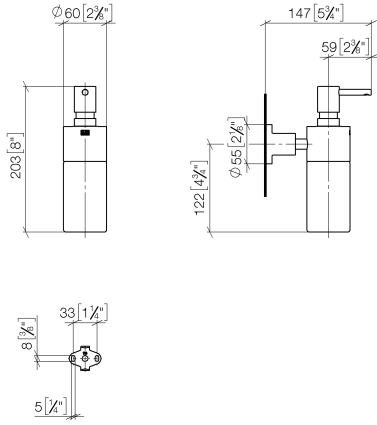

TARA Dispenser wall model - Brushed Bronze

TARA

83 435 892

- bottle made of crystal glass, matt
- width 60mm
- height 200 mm
- rosette Ø 55 mm
- 250 ml bottle
- 144mm projection

	Brushed Bronze	83 435 892-42
	Chrome	83 435 892-00
	Brushed Platinum	83 435 892-06
	Platinum	83 435 892-08
	Dark Chrome	83 435 892-19
	Brushed Durabronze (23kt Gold)	83 435 892-28
	Matte Black	83 435 892-33
	Brushed Champagne (22kt Gold)	83 435 892-46
	Champagne (22kt Gold)	83 435 892-47
	Brushed Chrome	83 435 892-93
	Brushed Dark Platinum	83 435 892-99

83 435 892

mm [inches]

83 435 892

Product version from 4/1/2024

Parts for other
finishes can be found
here: [Chrome](#)

TARA Dispenser wall model - Brushed Bronze

TARA

83 435 892

Spare parts list

Product version from 4/1/2024

No.	Item Number	Name	Quantity used	Delivery time
	90 10 10 535 00-42	dispenser	10	30