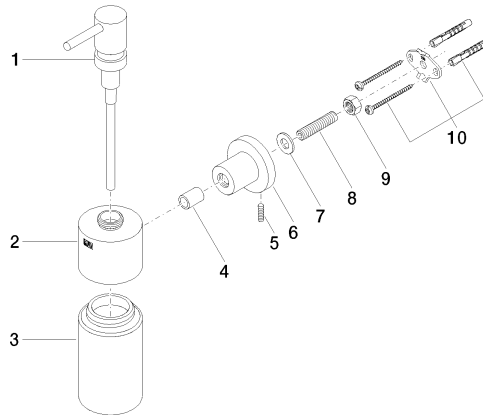

TARA Dispenser wall model - Brushed Bronze

TARA

83 435 892

- bottle made of crystal glass, matt
- width 60mm
- height 200 mm
- rosette Ø 55 mm
- 250 ml bottle
- 144mm projection

	Brushed Bronze	83 435 892-42
	Chrome	83 435 892-00
	Brushed Platinum	83 435 892-06
	Platinum	83 435 892-08
	Dark Chrome	83 435 892-19
	Brushed Durabronze (23kt Gold)	83 435 892-28
	Matte Black	83 435 892-33
	Brushed Champagne (22kt Gold)	83 435 892-46
	Champagne (22kt Gold)	83 435 892-47
	Brushed Chrome	83 435 892-93
	Brushed Dark Platinum	83 435 892-99

83 435 892

mm [inches]

83 435 892

Product version from 4/1/2024

Parts for other
finishes can be found
here: [Chrome](#)

TARA Dispenser wall model - Brushed Bronze

TARA

83 435 892

Spare parts list

Product version from 4/1/2024

No.	Item Number	Name	Quantity used	Delivery time
	90 10 10 535 00-42	dispenser	10	30