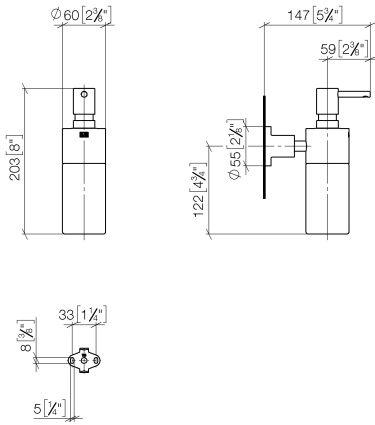

83 435 892

- bottle made of crystal glass, matt
- width 60mm
- height 200 mm
- rosette Ø 55 mm
- 250 ml bottle
- 144mm projection

	Brushed Champagne (22kt Gold)	83 435 892-46
	Chrome	83 435 892-00
	Brushed Platinum	83 435 892-06
	Platinum	83 435 892-08
	Dark Chrome	83 435 892-19
	Brushed Durabronze (23kt Gold)	83 435 892-28
	Matte Black	83 435 892-33
	Champagne (22kt Gold)	83 435 892-47
	Brushed Chrome	83 435 892-93
	Brushed Dark Platinum	83 435 892-99

83 435 892

mm [inches]

83 435 892

Parts for other finishes can be found here: [Chrome](#)

### Spare parts list

No.	Item Number	Name	Quantity used	Delivery time
1	90 10 10 535 00-46	dispenser	1	30
2	90 10 10 529 00-46	base	1	30
3	90 90 04 001 00 82	glass	1	2
4	08 17 20 624-46	holder	1	30
5	04 31 11 113 00 90	pin	1	2
6	08 17 89 505-46	holder	1	30
7	09 30 11 046 90	disc	1	2
8	08 18 50 586 90	screw	1	2
9	09 23 10 026 90	nut	1	2
10	05 17 20 739 00 90	fixing set	1	2