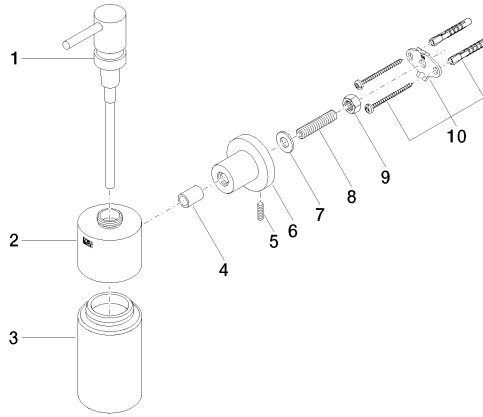

83 435 892

- bottle made of crystal glass, matt
- width 60mm
- height 200 mm
- rosette Ø 55 mm
- 250 ml bottle
- 144mm projection

	Brushed Champagne (22kt Gold)	83 435 892-46
	Chrome	83 435 892-00
	Brushed Platinum	83 435 892-06
	Platinum	83 435 892-08
	Dark Chrome	83 435 892-19
	Brushed Durabronze (23kt Gold)	83 435 892-28
	Matte Black	83 435 892-33
	Champagne (22kt Gold)	83 435 892-47
	Brushed Chrome	83 435 892-93
	Brushed Dark Platinum	83 435 892-99

83 435 892

mm [inches]

83 435 892

Parts for other finishes can be found here: [Chrome](#)

### Spare parts list

No.	Item Number	Name	Quantity used	Delivery time
1	90 10 10 535 00-46	dispenser	1	30
2	90 10 10 529 00-46	base	1	30
3	90 90 04 001 00 82	glass	1	2
4	08 17 20 624-46	holder	1	30
5	04 31 11 113 00 90	pin	1	2
6	08 17 89 505-46	holder	1	30
7	09 30 11 046 90	disc	1	2
8	08 18 50 586 90	screw	1	2
9	09 23 10 026 90	nut	1	2
10	05 17 20 739 00 90	fixing set	1	2