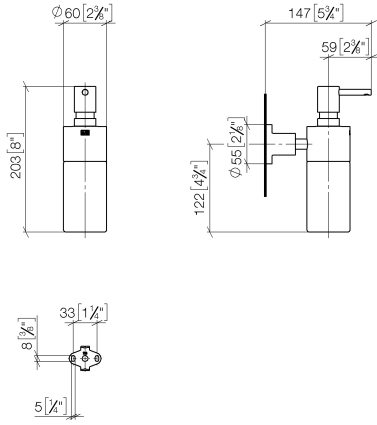

83 435 892

- bottle made of crystal glass, matt
- width 60mm
- height 200 mm
- rosette Ø 55 mm
- 250 ml bottle
- 144mm projection

	Brushed Dark Platinum	83 435 892-99
	Chrome	83 435 892-00
	Brushed Platinum	83 435 892-06
	Platinum	83 435 892-08
	Dark Chrome	83 435 892-19
	Brushed Durabronss (23kt Gold)	83 435 892-28
	Matte Black	83 435 892-33
	Brushed Bronze	83 435 892-42
	Brushed Champagne (22kt Gold)	83 435 892-46
	Champagne (22kt Gold)	83 435 892-47
	Brushed Chrome	83 435 892-93

83 435 892

mm [inches]

83 435 892

**Product version from 4/1/2024**

Parts for other  
finishes can be found  
here: [Chrome](#)

### Product version from 4/1/2024

No.	Item Number	Name	Quantity used	Delivery time
	90 10 10 535 00-99	dispenser	10	30