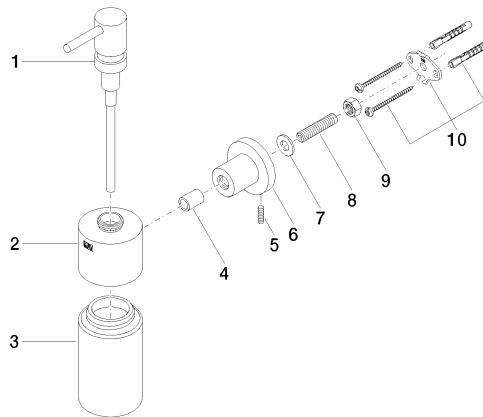

83 435 892

- bottle made of crystal glass, matt
- width 60mm
- height 200 mm
- rosette Ø 55 mm
- 250 ml bottle
- 144mm projection

	Brushed Dark Platinum	83 435 892-99
	Chrome	83 435 892-00
	Brushed Platinum	83 435 892-06
	Platinum	83 435 892-08
	Dark Chrome	83 435 892-19
	Brushed Durabronss (23kt Gold)	83 435 892-28
	Matte Black	83 435 892-33
	Brushed Bronze	83 435 892-42
	Brushed Champagne (22kt Gold)	83 435 892-46
	Champagne (22kt Gold)	83 435 892-47
	Brushed Chrome	83 435 892-93

83 435 892

mm [inches]

83 435 892

**Product version from 4/1/2024**

Parts for other  
finishes can be found  
here: [Chrome](#)

## Spare parts list