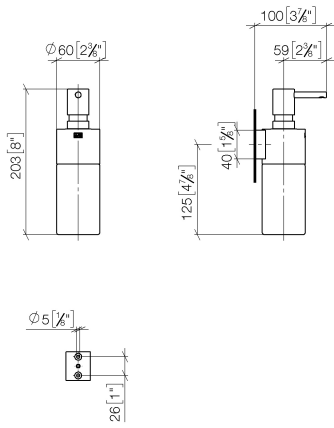

83 435 970

- bottle made of crystal glass, matt
- width 60mm
- height 200 mm
- 250 ml bottle
- 96mm projection

Fits: MADISON, MEM, TARA, CL.1, LISSÉ,  
VAIA, META, CYO

	Chrome	83 435 970-00
	Brushed Platinum	83 435 970-06
	Platinum	83 435 970-08
	Dark Chrome	83 435 970-19
	Light Gold	83 435 970-26
	Brushed Light Gold	83 435 970-27
	Brushed Durabronze (23kt Gold)	83 435 970-28
	Matte Black	83 435 970-33
	Brushed Bronze	83 435 970-42
	Brushed Champagne (22kt Gold)	83 435 970-46
	Champagne (22kt Gold)	83 435 970-47
	Brushed Chrome	83 435 970-93
	Brushed Dark Platinum	83 435 970-99

83 435 970

mm [inches]

83 435 970

Parts for other finishes can be found here: [Brushed Platinum](#)

### Spare parts list

No.	Item Number	Name	Quantity used	Delivery time
1	90 10 10 535 00-00	dispenser	1	10
2	90 10 10 525 00-00	base	1	10
3	90 90 04 001 00 82	glass	1	2
4	09 30 30 093 90	screw	1	2
5	05 30 31 025 00 90	fixing set	1	2
6	08 10 10 530-00	holder	1	10