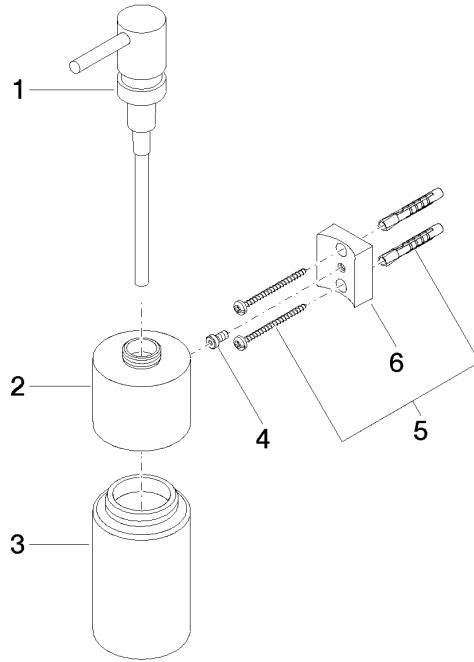

83 435 970

- bottle made of crystal glass, matt
- width 60mm
- height 200 mm
- 250 ml bottle
- 96mm projection

Fits: MADISON, MEM, TARA, CL.1, LISSÉ,  
VAIA, META, CYO

	Chrome	83 435 970-00
	Brushed Platinum	83 435 970-06
	Platinum	83 435 970-08
	Dark Chrome	83 435 970-19
	Light Gold	83 435 970-26
	Brushed Light Gold	83 435 970-27
	Brushed Durabronze (23kt Gold)	83 435 970-28
	Matte Black	83 435 970-33
	Brushed Bronze	83 435 970-42
	Brushed Champagne (22kt Gold)	83 435 970-46
	Champagne (22kt Gold)	83 435 970-47
	Brushed Chrome	83 435 970-93
	Brushed Dark Platinum	83 435 970-99

83 435 970

mm [inches]

83 435 970

Parts for other finishes can be found here: [Brushed Platinum](#)

### Spare parts list

No.	Item Number	Name	Quantity used	Delivery time
1	90 10 10 535 00-00	dispenser	1	10
2	90 10 10 525 00-00	base	1	10
3	90 90 04 001 00 82	glass	1	2
4	09 30 30 093 90	screw	1	2
5	05 30 31 025 00 90	fixing set	1	2
6	08 10 10 530-00	holder	1	10