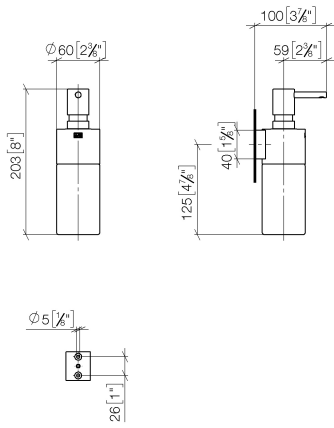

83 435 970

- bottle made of crystal glass, matt
- width 60mm
- height 200 mm
- 250 ml bottle
- 96mm projection

Fits: MADISON, MEM, TARA, CL.1, LISSÉ,
VAIA, META, CYO

	Platinum	83 435 970-08
	Chrome	83 435 970-00
	Brushed Platinum	83 435 970-06
	Dark Chrome	83 435 970-19
	Light Gold	83 435 970-26
	Brushed Light Gold	83 435 970-27
	Brushed Durabronze (23kt Gold)	83 435 970-28
	Matte Black	83 435 970-33
	Brushed Bronze	83 435 970-42
	Brushed Champagne (22kt Gold)	83 435 970-46
	Champagne (22kt Gold)	83 435 970-47
	Brushed Chrome	83 435 970-93
	Brushed Dark Platinum	83 435 970-99

83 435 970

mm [inches]

83 435 970

Parts for other finishes can be found here: [Chrome](#)

Spare parts list

No.	Item Number	Name	Quantity used	Delivery time
1	90 10 10 535 00-08	dispenser	1	40
2	90 10 10 525 00-08	base	1	-
Spare part can no longer be ordered, please order the replacement item				
3	90 90 04 001 00 82	glass	1	2
4	09 30 30 093 90	screw	1	2
5	05 30 31 025 00 90	fixing set	1	2
6	08 10 10 530-08	holder	1	40