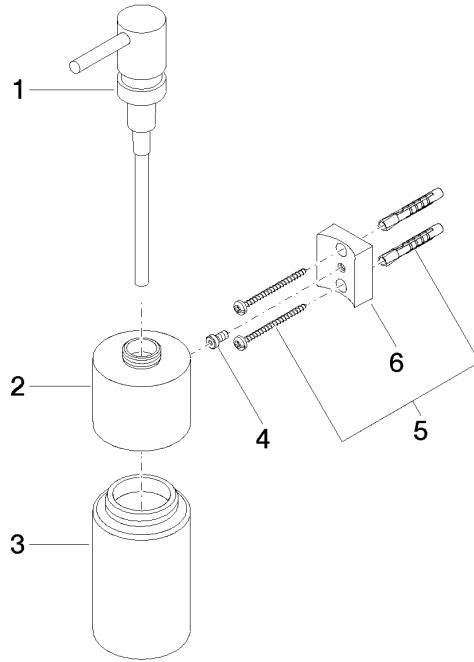

83 435 970

- bottle made of crystal glass, matt
- width 60mm
- height 200 mm
- 250 ml bottle
- 96mm projection

Fits: MADISON, MEM, TARA, CL.1, LISSÉ,
VAIA, META, CYO

	Platinum	83 435 970-08
	Chrome	83 435 970-00
	Brushed Platinum	83 435 970-06
	Dark Chrome	83 435 970-19
	Light Gold	83 435 970-26
	Brushed Light Gold	83 435 970-27
	Brushed Durabronze (23kt Gold)	83 435 970-28
	Matte Black	83 435 970-33
	Brushed Bronze	83 435 970-42
	Brushed Champagne (22kt Gold)	83 435 970-46
	Champagne (22kt Gold)	83 435 970-47
	Brushed Chrome	83 435 970-93
	Brushed Dark Platinum	83 435 970-99

83 435 970

mm [inches]

83 435 970

Parts for other finishes can be found here: [Chrome](#)

Spare parts list

No.	Item Number	Name	Quantity used	Delivery time
1	90 10 10 535 00-08	dispenser	1	40
2	90 10 10 525 00-08	base	1	-
Spare part can no longer be ordered, please order the replacement item				
3	90 90 04 001 00 82	glass	1	2
4	09 30 30 093 90	screw	1	2
5	05 30 31 025 00 90	fixing set	1	2
6	08 10 10 530-08	holder	1	40