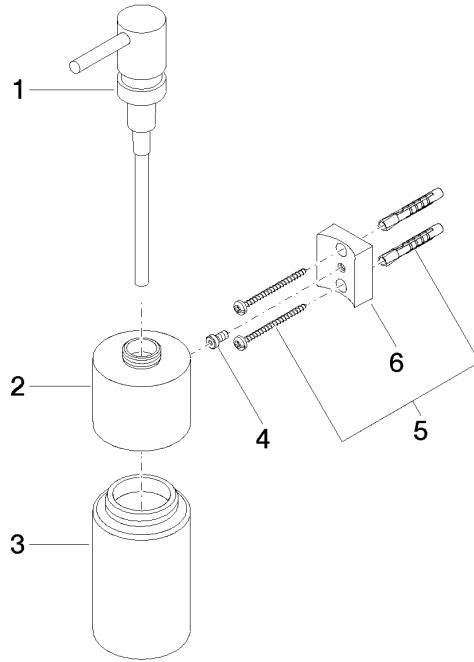

83 435 970

- bottle made of crystal glass, matt
- width 60mm
- height 200 mm
- 250 ml bottle
- 96mm projection

Fits: MADISON, MEM, TARA, CL.1, LISSÉ,  
VAIA, META, CYO

	Light Gold	83 435 970-26
	Chrome	83 435 970-00
	Brushed Platinum	83 435 970-06
	Platinum	83 435 970-08
	Dark Chrome	83 435 970-19
	Brushed Light Gold	83 435 970-27
	Brushed Durabrass (23kt Gold)	83 435 970-28
	Matte Black	83 435 970-33
	Brushed Bronze	83 435 970-42
	Brushed Champagne (22kt Gold)	83 435 970-46
	Champagne (22kt Gold)	83 435 970-47
	Brushed Chrome	83 435 970-93
	Brushed Dark Platinum	83 435 970-99

83 435 970

mm [inches]

83 435 970

Parts for other finishes can be found here: [Chrome](#)

### Spare parts list

No.	Item Number	Name	Quantity used	Delivery time
1	90 10 10 535 00-26	dispenser	1	30
2	90 10 10 525 00-26	base	1	30
3	90 90 04 001 00 82	glass	1	2
4	09 30 30 093 90	screw	1	2
5	05 30 31 025 00 90	fixing set	1	2
6	08 10 10 530-26	holder	1	60