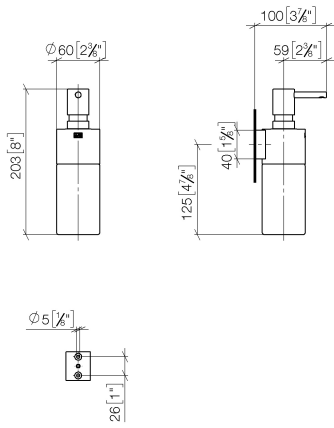

83 435 970

- bottle made of crystal glass, matt
- width 60mm
- height 200 mm
- 250 ml bottle
- 96mm projection

Fits: MADISON, MEM, TARA, CL.1, LISSÉ,  
VAIA, META, CYO

	Light Gold	83 435 970-26
	Chrome	83 435 970-00
	Brushed Platinum	83 435 970-06
	Platinum	83 435 970-08
	Dark Chrome	83 435 970-19
	Brushed Light Gold	83 435 970-27
	Brushed Durabrass (23kt Gold)	83 435 970-28
	Matte Black	83 435 970-33
	Brushed Bronze	83 435 970-42
	Brushed Champagne (22kt Gold)	83 435 970-46
	Champagne (22kt Gold)	83 435 970-47
	Brushed Chrome	83 435 970-93
	Brushed Dark Platinum	83 435 970-99

83 435 970

mm [inches]

83 435 970

Parts for other finishes can be found here: [Chrome](#)

### Spare parts list

No.	Item Number	Name	Quantity used	Delivery time
1	90 10 10 535 00-26	dispenser	1	30
2	90 10 10 525 00-26	base	1	30
3	90 90 04 001 00 82	glass	1	2
4	09 30 30 093 90	screw	1	2
5	05 30 31 025 00 90	fixing set	1	2
6	08 10 10 530-26	holder	1	60