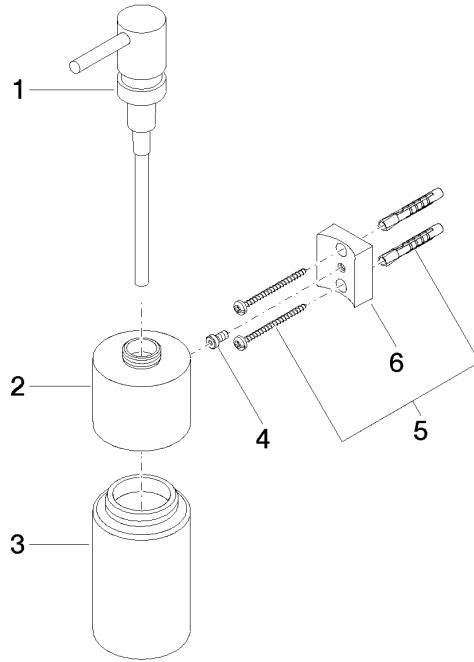

83 435 970

- bottle made of crystal glass, matt
- width 60mm
- height 200 mm
- 250 ml bottle
- 96mm projection

Fits: MADISON, MEM, TARA, CL.1, LISSÉ,
VAIA, META, CYO

	Brushed Light Gold	83 435 970-27
	Chrome	83 435 970-00
	Brushed Platinum	83 435 970-06
	Platinum	83 435 970-08
	Dark Chrome	83 435 970-19
	Light Gold	83 435 970-26
	Brushed Durabronze (23kt Gold)	83 435 970-28
	Matte Black	83 435 970-33
	Brushed Bronze	83 435 970-42
	Brushed Champagne (22kt Gold)	83 435 970-46
	Champagne (22kt Gold)	83 435 970-47
	Brushed Chrome	83 435 970-93
	Brushed Dark Platinum	83 435 970-99

83 435 970

mm [inches]

83 435 970

Parts for other finishes can be found here: [Chrome](#)

Spare parts list

No.	Item Number	Name	Quantity used	Delivery time
1	90 10 10 535 00-27	dispenser	1	30
2	90 10 10 525 00-27	base	1	30
3	90 90 04 001 00 82	glass	1	2
4	09 30 30 093 90	screw	1	2
5	05 30 31 025 00 90	fixing set	1	2
6	08 10 10 530-27	holder	1	60