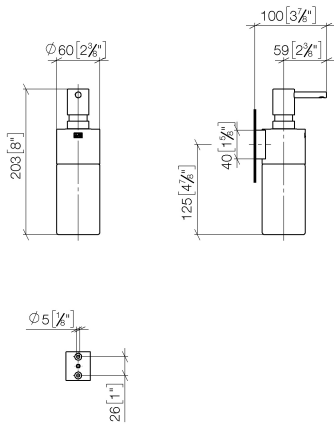

83 435 970

- bottle made of crystal glass, matt
- width 60mm
- height 200 mm
- 250 ml bottle
- 96mm projection

Fits: MADISON, MEM, TARA, CL.1, LISSÉ,
VAIA, META, CYO

	Brushed Light Gold	83 435 970-27
	Chrome	83 435 970-00
	Brushed Platinum	83 435 970-06
	Platinum	83 435 970-08
	Dark Chrome	83 435 970-19
	Light Gold	83 435 970-26
	Brushed Durabronze (23kt Gold)	83 435 970-28
	Matte Black	83 435 970-33
	Brushed Bronze	83 435 970-42
	Brushed Champagne (22kt Gold)	83 435 970-46
	Champagne (22kt Gold)	83 435 970-47
	Brushed Chrome	83 435 970-93
	Brushed Dark Platinum	83 435 970-99

83 435 970

mm [inches]

83 435 970

Parts for other finishes can be found here: [Chrome](#)

Spare parts list

No.	Item Number	Name	Quantity used	Delivery time
1	90 10 10 535 00-27	dispenser	1	30
2	90 10 10 525 00-27	base	1	30
3	90 90 04 001 00 82	glass	1	2
4	09 30 30 093 90	screw	1	2
5	05 30 31 025 00 90	fixing set	1	2
6	08 10 10 530-27	holder	1	60