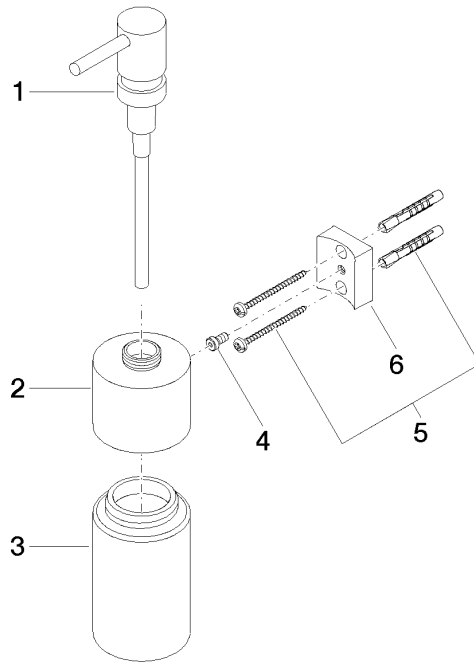

83 435 970

- bottle made of crystal glass, matt
- width 60mm
- height 200 mm
- 250 ml bottle
- 96mm projection

Fits: MADISON, MEM, TARA, CL.1, LISSÉ,
VAIA, META, CYO

	Brushed Durabronz (23kt Gold)	83 435 970-28
	Chrome	83 435 970-00
	Brushed Platinum	83 435 970-06
	Platinum	83 435 970-08
	Dark Chrome	83 435 970-19
	Light Gold	83 435 970-26
	Brushed Light Gold	83 435 970-27
	Matte Black	83 435 970-33
	Brushed Bronze	83 435 970-42
	Brushed Champagne (22kt Gold)	83 435 970-46
	Champagne (22kt Gold)	83 435 970-47
	Brushed Chrome	83 435 970-93
	Brushed Dark Platinum	83 435 970-99

83 435 970

mm [inches]

83 435 970

Parts for other finishes can be found here: [Chrome](#)

Spare parts list

No.	Item Number	Name	Quantity used	Delivery time
1	90 10 10 535 00-28	dispenser	1	20
2	90 10 10 525 00-28	base	1	20
3	90 90 04 001 00 82	glass	1	2
4	09 30 30 093 90	screw	1	2
5	05 30 31 025 00 90	fixing set	1	2
6	08 10 10 530-28	holder	1	20