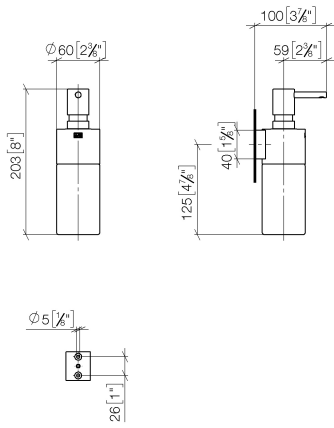

83 435 970

- bottle made of crystal glass, matt
- width 60mm
- height 200 mm
- 250 ml bottle
- 96mm projection

Fits: MADISON, MEM, TARA, CL.1, LISSÉ,
VAIA, META, CYO

	Brushed Durabronz (23kt Gold)	83 435 970-28
	Chrome	83 435 970-00
	Brushed Platinum	83 435 970-06
	Platinum	83 435 970-08
	Dark Chrome	83 435 970-19
	Light Gold	83 435 970-26
	Brushed Light Gold	83 435 970-27
	Matte Black	83 435 970-33
	Brushed Bronze	83 435 970-42
	Brushed Champagne (22kt Gold)	83 435 970-46
	Champagne (22kt Gold)	83 435 970-47
	Brushed Chrome	83 435 970-93
	Brushed Dark Platinum	83 435 970-99

83 435 970

mm [inches]

83 435 970

Parts for other finishes can be found here: [Chrome](#)

Spare parts list

No.	Item Number	Name	Quantity used	Delivery time
1	90 10 10 535 00-28	dispenser	1	20
2	90 10 10 525 00-28	base	1	20
3	90 90 04 001 00 82	glass	1	2
4	09 30 30 093 90	screw	1	2
5	05 30 31 025 00 90	fixing set	1	2
6	08 10 10 530-28	holder	1	20