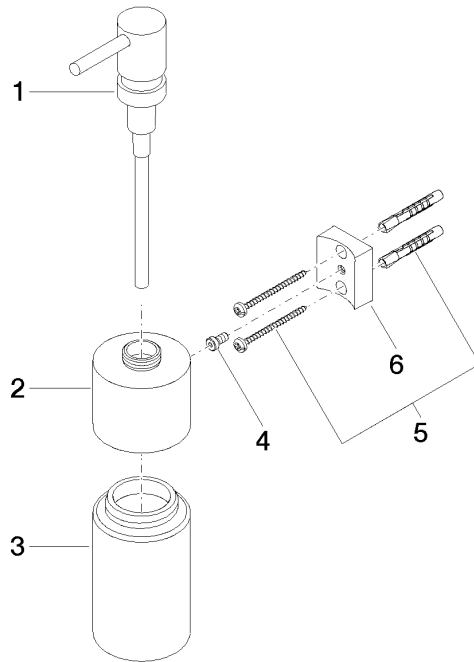

83 435 970

- bottle made of crystal glass, matt
- width 60mm
- height 200 mm
- 250 ml bottle
- 96mm projection

Fits: MADISON, MEM, TARA, CL.1, LISSÉ,  
VAIA, META, CYO

	Matte Black	83 435 970-33
	Chrome	83 435 970-00
	Brushed Platinum	83 435 970-06
	Platinum	83 435 970-08
	Dark Chrome	83 435 970-19
	Light Gold	83 435 970-26
	Brushed Light Gold	83 435 970-27
	Brushed Durabronze (23kt Gold)	83 435 970-28
	Brushed Bronze	83 435 970-42
	Brushed Champagne (22kt Gold)	83 435 970-46
	Champagne (22kt Gold)	83 435 970-47
	Brushed Chrome	83 435 970-93
	Brushed Dark Platinum	83 435 970-99

83 435 970

mm [inches]

83 435 970

Parts for other finishes can be found here: [Chrome](#)

### Spare parts list

No.	Item Number	Name	Quantity used	Delivery time
1	90 10 10 535 00-33	dispenser	1	30
2	90 10 10 525 00-33	base	1	-
Spare part can no longer be ordered, please order the replacement item				
3	90 90 04 001 00 82	glass	1	2
4	09 30 30 093 90	screw	1	2
5	05 30 31 025 00 90	fixing set	1	2
6	08 10 10 530-33	holder	1	30