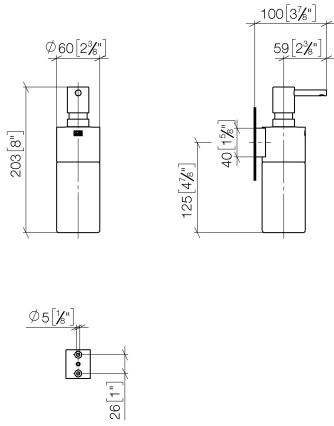

83 435 970

- bottle made of crystal glass, matt
- width 60mm
- height 200 mm
- 250 ml bottle
- 96mm projection

Fits: MADISON, MEM, TARA, CL.1, LISSÉ,
VAIA, META, CYO

| | | |
|-------------------------------------------------------------------------------------|-------------------------------------|---------------|
|  | Brushed Bronze | 83 435 970-42 |
|  | Chrome | 83 435 970-00 |
|  | Brushed Platinum | 83 435 970-06 |
|  | Platinum | 83 435 970-08 |
|  | Dark Chrome | 83 435 970-19 |
|  | Light Gold | 83 435 970-26 |
|  | Brushed Light Gold | 83 435 970-27 |
|  | Brushed Durabrass (23kt Gold) | 83 435 970-28 |
|  | Matte Black | 83 435 970-33 |
|  | Brushed Champagne (22kt Gold) | 83 435 970-46 |
|  | Champagne (22kt Gold) | 83 435 970-47 |
|  | Brushed Chrome | 83 435 970-93 |
|  | Brushed Dark Platinum | 83 435 970-99 |

83 435 970

mm [inches]

83 435 970

Parts for other finishes can be found here: [Chrome](#)

Spare parts list

| No. | Item Number | Name | Quantity used | Delivery time |
|-----|--------------------|------------|---------------|---------------|
| 1 | 90 10 10 535 00-42 | dispenser | 1 | 30 |
| 2 | 90 10 10 525 00-42 | base | 1 | 30 |
| 3 | 90 90 04 001 00 82 | glass | 1 | 2 |
| 4 | 09 30 30 093 90 | screw | 1 | 2 |
| 5 | 05 30 31 025 00 90 | fixing set | 1 | 2 |
| 6 | 08 10 10 530-42 | holder | 1 | 60 |