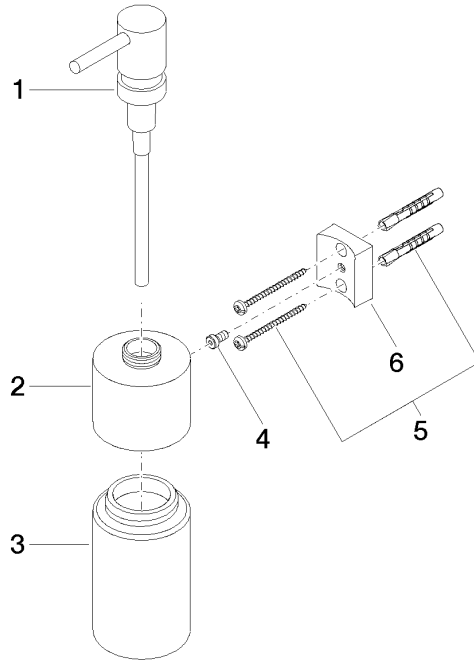

83 435 970

- bottle made of crystal glass, matt
- width 60mm
- height 200 mm
- 250 ml bottle
- 96mm projection

Fits: MADISON, MEM, TARA, CL.1, LISSÉ,
VAIA, META, CYO

| | | |
|-------------------------------------------------------------------------------------|-------------------------------------|---------------|
|  | Brushed Bronze | 83 435 970-42 |
|  | Chrome | 83 435 970-00 |
|  | Brushed Platinum | 83 435 970-06 |
|  | Platinum | 83 435 970-08 |
|  | Dark Chrome | 83 435 970-19 |
|  | Light Gold | 83 435 970-26 |
|  | Brushed Light Gold | 83 435 970-27 |
|  | Brushed Durabrass (23kt Gold) | 83 435 970-28 |
|  | Matte Black | 83 435 970-33 |
|  | Brushed Champagne (22kt Gold) | 83 435 970-46 |
|  | Champagne (22kt Gold) | 83 435 970-47 |
|  | Brushed Chrome | 83 435 970-93 |
|  | Brushed Dark Platinum | 83 435 970-99 |

83 435 970

mm [inches]

83 435 970

Parts for other finishes can be found here: [Chrome](#)

Spare parts list

| No. | Item Number | Name | Quantity used | Delivery time |
|-----|--------------------|------------|---------------|---------------|
| 1 | 90 10 10 535 00-42 | dispenser | 1 | 30 |
| 2 | 90 10 10 525 00-42 | base | 1 | 30 |
| 3 | 90 90 04 001 00 82 | glass | 1 | 2 |
| 4 | 09 30 30 093 90 | screw | 1 | 2 |
| 5 | 05 30 31 025 00 90 | fixing set | 1 | 2 |
| 6 | 08 10 10 530-42 | holder | 1 | 60 |