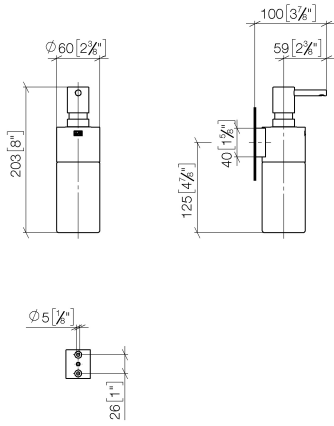

Dispenser wall model - Brushed Dark Platinum

MADISON

83 435 970

- bottle made of crystal glass, matt
- width 60mm
- height 200 mm
- 250 ml bottle
- 96mm projection

Fits: MADISON, MEM, TARA, CL.1, LISSÉ,  
VAIA, META, CYO

83 435 970

mm [inches]

83 435 970

Parts for other finishes can be found here: [Chrome](#)

### Spare parts list

No.	Item Number	Name	Quantity used	Delivery time
1	90 10 10 535 00-99	dispenser	1	30
2	90 10 10 525 00-99	base	1	30
3	90 90 04 001 00 82	glass	1	2
4	09 30 30 093 90	screw	1	2
5	05 30 31 025 00 90	fixing set	1	2
6	08 10 10 530-99	holder	1	30