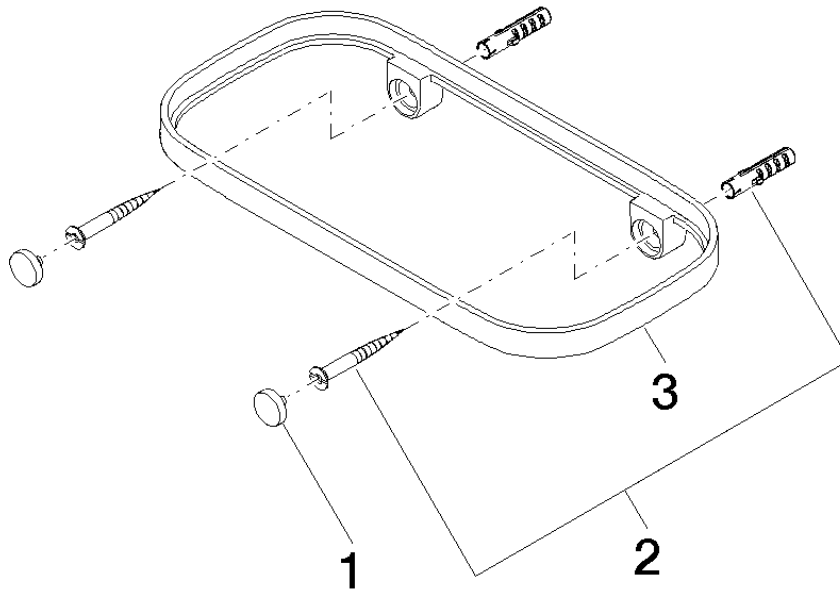

Required miscellaneous

Grid element - Taupe 82 481 970-53
•plastic grid elements

83 481 970

mm [inches]

83 481 970

Parts for other finishes can be found here: Brushed Platinum

Spare parts list

No.	Item Number	Name	Quantity used	Delivery time
1	90 30 30 520 00-00	set	1	10
2	05 30 31 002 00 90	fixing set	1	2
3	08 17 97 577-00	holder	1	60