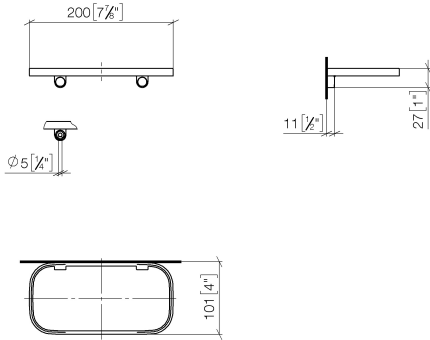

Shelf wall model - Chrome

IMO

83 481 970

- width 200mm
- height 26 mm
- 100mm projection
- without grid element

Fits: IMO, TARA, LISSÉ, META

	Chrome	83 481 970-00
	Brushed Platinum	83 481 970-06
	Platinum	83 481 970-08
	Dark Chrome	83 481 970-19
	Light Gold	83 481 970-26
	Brushed Light Gold	83 481 970-27
	Brushed Durabronze (23kt Gold)	83 481 970-28
	Matte Black	83 481 970-33
	Brushed Bronze	83 481 970-42
	Brushed Champagne (22kt Gold)	83 481 970-46
	Champagne (22kt Gold)	83 481 970-47
	Brushed Chrome	83 481 970-93
	Brushed Dark Platinum	83 481 970-99

Required miscellaneous

Grid element - Taupe 82 481 970-53
•plastic grid elements

83 481 970

mm [inches]

83 481 970

Parts for other finishes can be found here: Brushed Platinum

Spare parts list

No.	Item Number	Name	Quantity used	Delivery time
1	90 30 30 520 00-00	set	1	10
2	05 30 31 002 00 90	fixing set	1	2
3	08 17 97 577-00	holder	1	60