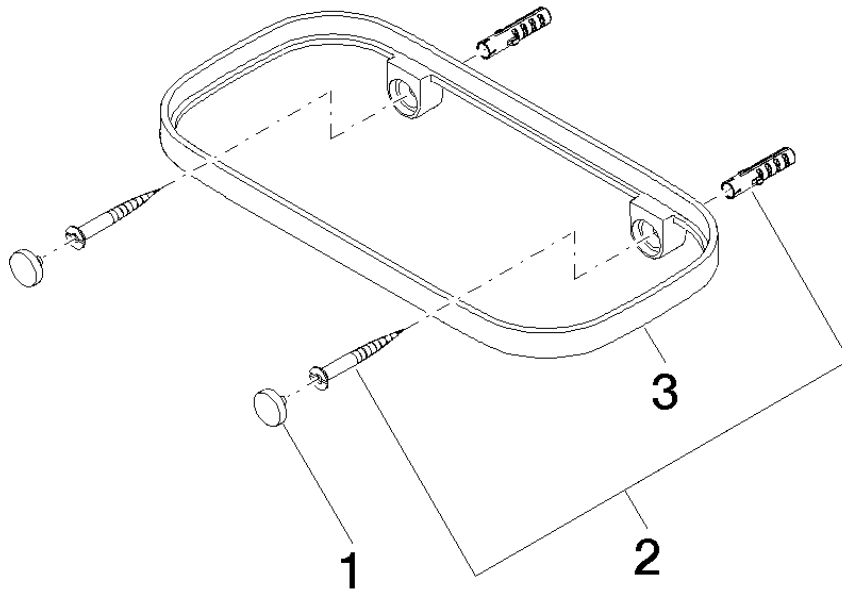

**Grid element - Light Grey** 82 481 970-52  
 •plastic grid elements

**Required miscellaneous**

**Grid element - Taupe** 82 481 970-53  
 •plastic grid elements

83 481 970

mm [inches]

83 481 970

Parts for other finishes can be found here: [Chrome](#)

### Spare parts list

No.	Item Number	Name	Quantity used	Delivery time
1	90 30 30 520 00-08	set	1	40
2	05 30 31 002 00 90	fixing set	1	2
3	08 17 97 577-08	holder	1	40