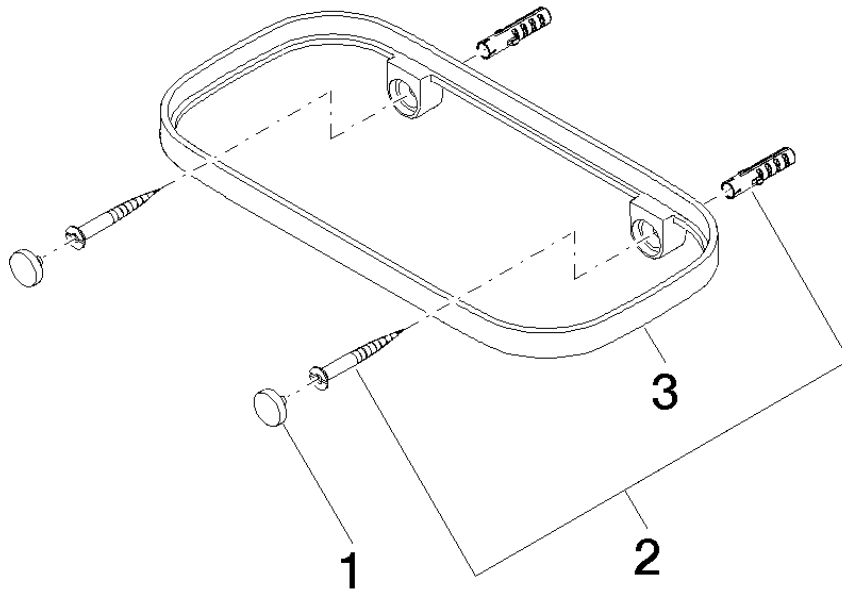

83 481 970

- width 200mm
- height 26 mm
- 100mm projection
- without grid element

Fits: IMO, TARA, LISSÉ, META

	Light Gold	83 481 970-26
	Chrome	83 481 970-00
	Brushed Platinum	83 481 970-06
	Platinum	83 481 970-08
	Dark Chrome	83 481 970-19
	Brushed Light Gold	83 481 970-27
	Brushed Durabronze (23kt Gold)	83 481 970-28
	Matte Black	83 481 970-33
	Brushed Bronze	83 481 970-42
	Brushed Champagne (22kt Gold)	83 481 970-46
	Champagne (22kt Gold)	83 481 970-47
	Brushed Chrome	83 481 970-93
	Brushed Dark Platinum	83 481 970-99

83 481 970

mm [inches]

83 481 970

Parts for other finishes can be found here: [Chrome](#)

Spare parts list

No.	Item Number	Name	Quantity used	Delivery time
1	90 30 30 520 00-26	set	1	30
2	05 30 31 002 00 90	fixing set	1	2
3	08 17 97 577-26	holder	1	60