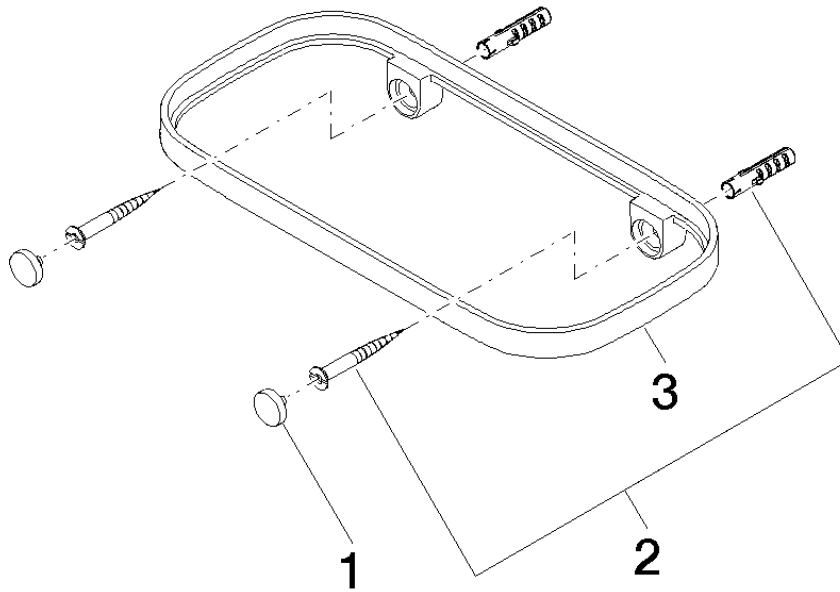

83 481 970

- width 200mm
- height 26 mm
- 100mm projection
- without grid element

Fits: IMO, TARA, LISSÉ, META

	Brushed Light Gold	83 481 970-27
	Chrome	83 481 970-00
	Brushed Platinum	83 481 970-06
	Platinum	83 481 970-08
	Dark Chrome	83 481 970-19
	Light Gold	83 481 970-26
	Brushed Durabronze (23kt Gold)	83 481 970-28
	Matte Black	83 481 970-33
	Brushed Bronze	83 481 970-42
	Brushed Champagne (22kt Gold)	83 481 970-46
	Champagne (22kt Gold)	83 481 970-47
	Brushed Chrome	83 481 970-93
	Brushed Dark Platinum	83 481 970-99

83 481 970

mm [inches]

83 481 970

Parts for other finishes can be found here: [Chrome](#)

### Spare parts list

No.	Item Number	Name	Quantity used	Delivery time
1	90 30 30 520 00-27	set	1	30
2	05 30 31 002 00 90	fixing set	1	2
3	08 17 97 577-27	holder	1	60