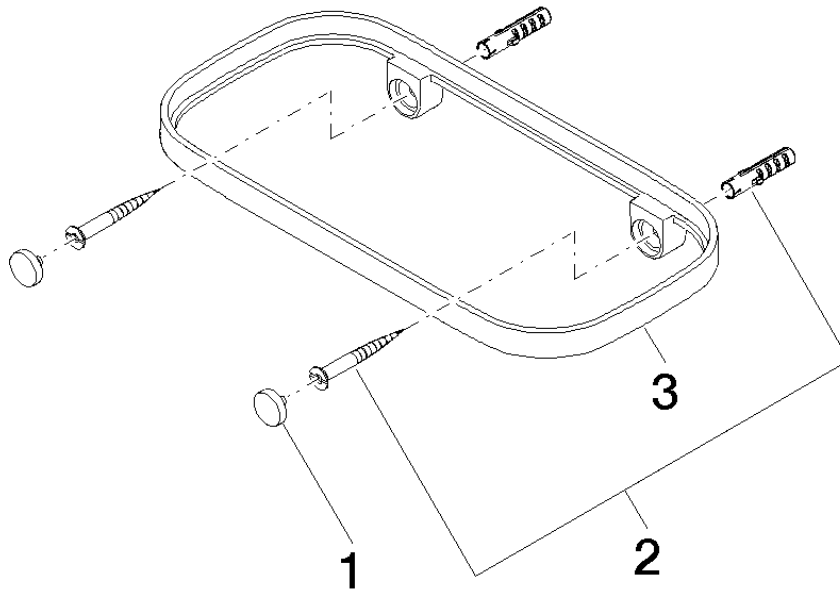

Shelf wall model - Matte Black

IMO

83 481 970

- width 200mm
- height 26 mm
- 100mm projection
- without grid element

Fits: IMO, TARA, LISSÉ, META

	Matte Black	83 481 970-33
	Chrome	83 481 970-00
	Brushed Platinum	83 481 970-06
	Platinum	83 481 970-08
	Dark Chrome	83 481 970-19
	Light Gold	83 481 970-26
	Brushed Light Gold	83 481 970-27
	Brushed Durabronze (23kt Gold)	83 481 970-28
	Brushed Bronze	83 481 970-42
	Brushed Champagne (22kt Gold)	83 481 970-46
	Champagne (22kt Gold)	83 481 970-47
	Brushed Chrome	83 481 970-93
	Brushed Dark Platinum	83 481 970-99

83 481 970

mm [inches]

83 481 970

Parts for other finishes can be found here: [Chrome](#)

Spare parts list

No.	Item Number	Name	Quantity used	Delivery time
1	90 30 30 520 00-33	set	1	-
Spare part can no longer be ordered, please order the replacement item				
2	05 30 31 002 00 90	fixing set	1	2
3	08 17 97 577-33	holder	1	30