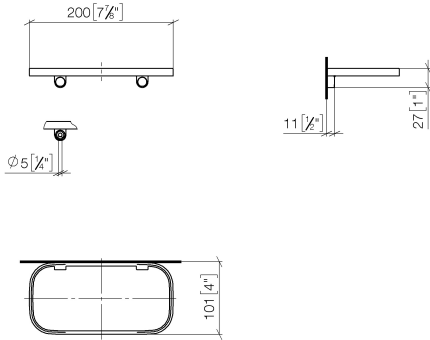

Shelf wall model - Matte Black

IMO

83 481 970

- width 200mm
- height 26 mm
- 100mm projection
- without grid element

Fits: IMO, TARA, LISSÉ, META

	Matte Black	83 481 970-33
	Chrome	83 481 970-00
	Brushed Platinum	83 481 970-06
	Platinum	83 481 970-08
	Dark Chrome	83 481 970-19
	Light Gold	83 481 970-26
	Brushed Light Gold	83 481 970-27
	Brushed Durabronze (23kt Gold)	83 481 970-28
	Brushed Bronze	83 481 970-42
	Brushed Champagne (22kt Gold)	83 481 970-46
	Champagne (22kt Gold)	83 481 970-47
	Brushed Chrome	83 481 970-93
	Brushed Dark Platinum	83 481 970-99

83 481 970

mm [inches]

83 481 970

Parts for other finishes can be found here: [Chrome](#)

Spare parts list

No.	Item Number	Name	Quantity used	Delivery time
1	90 30 30 520 00-33	set	1	-
Spare part can no longer be ordered, please order the replacement item				
2	05 30 31 002 00 90	fixing set	1	2
3	08 17 97 577-33	holder	1	30