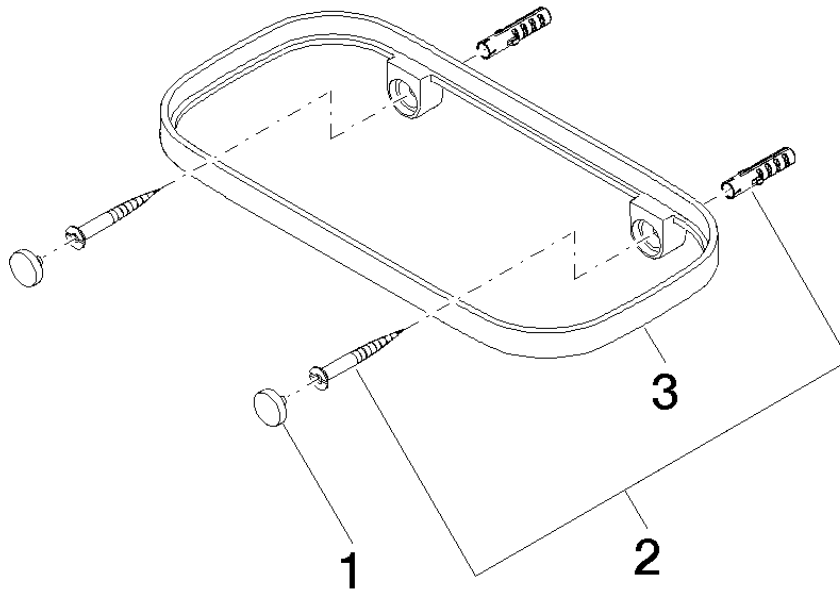

**Shelf wall model - Brushed Bronze**

IMO

83 481 970

- width 200mm
- height 26 mm
- 100mm projection
- without grid element

Fits: IMO, TARA, LISSÉ, META

|   |                                     |               |
|---|-------------------------------------|---------------|
|    | Brushed Bronze                      | 83 481 970-42 |
|    | Chrome                              | 83 481 970-00 |
|    | Brushed Platinum                    | 83 481 970-06 |
|    | Platinum                            | 83 481 970-08 |
|    | Dark Chrome                         | 83 481 970-19 |
|    | Light Gold                          | 83 481 970-26 |
|    | Brushed Light Gold                  | 83 481 970-27 |
|    | Brushed Durabronze<br>(23kt Gold)   | 83 481 970-28 |
|    | Matte Black                         | 83 481 970-33 |
|   | Brushed<br>Champagne (22kt<br>Gold) | 83 481 970-46 |
|  | Champagne (22kt<br>Gold)            | 83 481 970-47 |
|  | Brushed Chrome                      | 83 481 970-93 |
|  | Brushed Dark<br>Platinum            | 83 481 970-99 |

83 481 970

mm [inches]

83 481 970

Parts for other finishes can be found here: [Chrome](#)

### Spare parts list

| No. | Item Number        | Name       | Quantity used | Delivery time |
|-----|--------------------|------------|---------------|---------------|
| 1   | 90 30 30 520 00-42 | set        | 1             | 30            |
| 2   | 05 30 31 002 00 90 | fixing set | 1             | 2             |
| 3   | 08 17 97 577-42    | holder     | 1             | 60            |