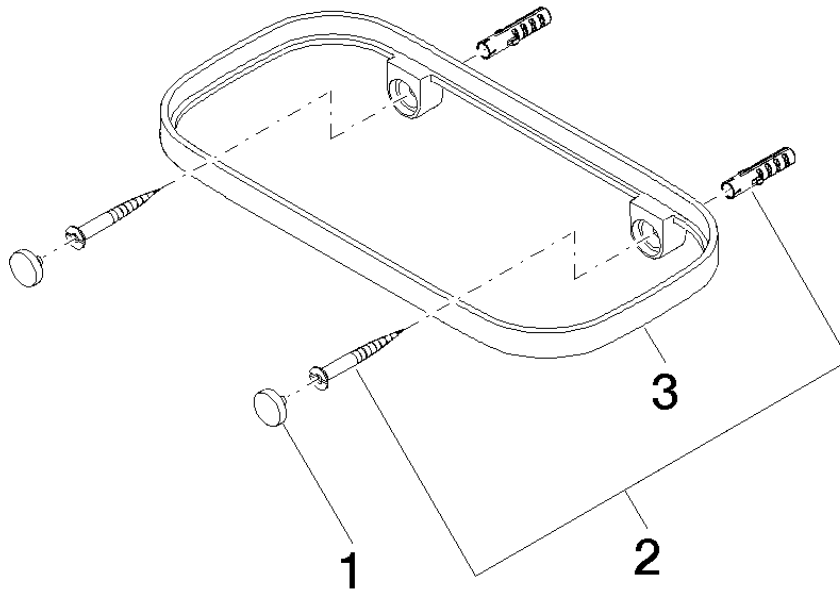

**Grid element - Light Grey** 82 481 970-52  
 •plastic grid elements

**Required miscellaneous**

**Grid element - Taupe** 82 481 970-53  
 •plastic grid elements

83 481 970

mm [inches]

83 481 970

Parts for other finishes can be found here: [Chrome](#)

### Spare parts list

No.	Item Number	Name	Quantity used	Delivery time
1	90 30 30 520 00-46	set	1	30
2	05 30 31 002 00 90	fixing set	1	2
3	08 17 97 577-46	holder	1	30