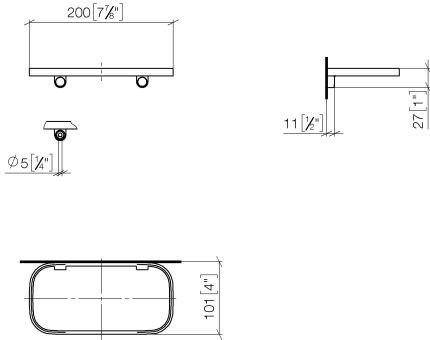

83 481 970

- width 200mm
- height 26 mm
- 100mm projection
- without grid element

Fits: IMO, TARA, LISSÉ, META

	Brushed Chrome	83 481 970-93
	Chrome	83 481 970-00
	Brushed Platinum	83 481 970-06
	Platinum	83 481 970-08
	Dark Chrome	83 481 970-19
	Light Gold	83 481 970-26
	Brushed Light Gold	83 481 970-27
	Brushed Durabronze (23kt Gold)	83 481 970-28
	Matte Black	83 481 970-33
	Brushed Bronze	83 481 970-42
	Brushed Champagne (22kt Gold)	83 481 970-46
	Champagne (22kt Gold)	83 481 970-47
	Brushed Dark Platinum	83 481 970-99

83 481 970

mm [inches]

83 481 970

Parts for other finishes can be found here: [Chrome](#)

Spare parts list

No.	Item Number	Name	Quantity used	Delivery time
1	90 30 30 520 00-93	set	1	20
2	05 30 31 002 00 90	fixing set	1	2
3	08 17 97 577-93	holder	1	20