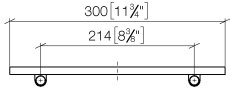

Required miscellaneous

Grid element - Taupe 82 482 970-53
 •plastic grid elements

83 482 970

mm [inches]

83 482 970

Parts for other
finishes can be found
here: Brushed
Platinum

Spare parts list

No.	Item Number	Name	Quantity used	Delivery time
1	90 30 30 520 00-00	set	1	10
2	05 30 31 002 00 90	fixing set	1	2
3	08 17 97 578-00	holder	1	60