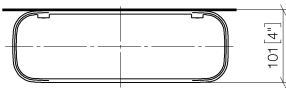

83 482 970

- width 300mm
- height 26 mm
- 100mm projection
- without grid element

Fits: TARA, LISSÉ, META

	Chrome	83 482 970-00
	Brushed Platinum	83 482 970-06
	Platinum	83 482 970-08
	Dark Chrome	83 482 970-19
	Light Gold	83 482 970-26
	Brushed Light Gold	83 482 970-27
	Brushed Durabronze (23kt Gold)	83 482 970-28
	Matte Black	83 482 970-33
	Brushed Bronze	83 482 970-42
	Brushed Champagne (22kt Gold)	83 482 970-46
	Champagne (22kt Gold)	83 482 970-47
	Brushed Chrome	83 482 970-93
	Brushed Dark Platinum	83 482 970-99

Required miscellaneous

Grid element - Matte Black 82 482 970-33
 •plastic grid elements

Required miscellaneous

Grid element - Creamy White 82 482 970-51
 •plastic grid elements

Required miscellaneous

Grid element - Light Grey 82 482 970-52
 •plastic grid elements

Required miscellaneous

Grid element - Taupe 82 482 970-53
 •plastic grid elements

83 482 970

mm [inches]

83 482 970

Parts for other
finishes can be found
here: Brushed
Platinum

Spare parts list

No.	Item Number	Name	Quantity used	Delivery time
1	90 30 30 520 00-00	set	1	10
2	05 30 31 002 00 90	fixing set	1	2
3	08 17 97 578-00	holder	1	60