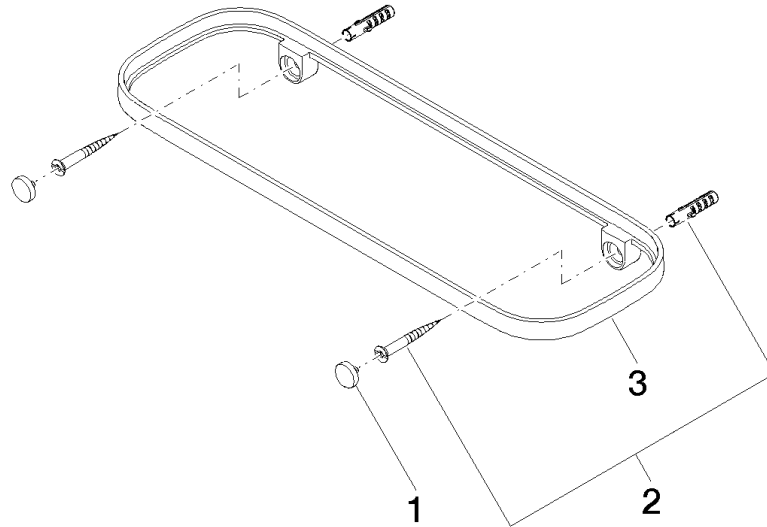

Shelf wall model - Platinum

TARA

83 482 970

- width 300mm
- height 26 mm
- 100mm projection
- without grid element

Fits: TARA, LISSÉ, META

	Platinum	83 482 970-08
	Chrome	83 482 970-00
	Brushed Platinum	83 482 970-06
	Dark Chrome	83 482 970-19
	Light Gold	83 482 970-26
	Brushed Light Gold	83 482 970-27
	Brushed Durabronze (23kt Gold)	83 482 970-28
	Matte Black	83 482 970-33
	Brushed Bronze	83 482 970-42
	Brushed Champagne (22kt Gold)	83 482 970-46
	Champagne (22kt Gold)	83 482 970-47
	Brushed Chrome	83 482 970-93
	Brushed Dark Platinum	83 482 970-99

Required miscellaneous

Grid element - Taupe 82 482 970-53
 •plastic grid elements

83 482 970

mm [inches]

83 482 970

Parts for other
finishes can be found
here: [Chrome](#)

Spare parts list

No.	Item Number	Name	Quantity used	Delivery time
1	90 30 30 520 00-08	set	1	40
2	05 30 31 002 00 90	fixing set	1	2
3	08 17 97 578-08	holder	1	40