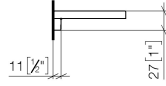

Required miscellaneous

Grid element - Taupe 82 482 970-53
 •plastic grid elements

83 482 970

mm [inches]

83 482 970

Parts for other
finishes can be found
here: [Chrome](#)

Spare parts list

No.	Item Number	Name	Quantity used	Delivery time
1	90 30 30 520 00-08	set	1	40
2	05 30 31 002 00 90	fixing set	1	2
3	08 17 97 578-08	holder	1	40