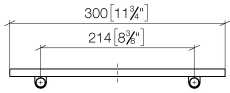

Required miscellaneous

Grid element - Taupe 82 482 970-53
 •plastic grid elements

83 482 970

mm [inches]

83 482 970

Parts for other
finishes can be found
here: [Chrome](#)

Spare parts list

No.	Item Number	Name	Quantity used	Delivery time
1	90 30 30 520 00-08	set	1	40
2	05 30 31 002 00 90	fixing set	1	2
3	08 17 97 578-08	holder	1	40