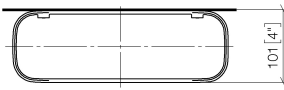

Shelf wall model - Platinum

TARA

83 482 970

- width 300mm
- height 26 mm
- 100mm projection
- without grid element

Fits: TARA, LISSÉ, META

	Platinum	83 482 970-08
	Chrome	83 482 970-00
	Brushed Platinum	83 482 970-06
	Dark Chrome	83 482 970-19
	Light Gold	83 482 970-26
	Brushed Light Gold	83 482 970-27
	Brushed Durabronze (23kt Gold)	83 482 970-28
	Matte Black	83 482 970-33
	Brushed Bronze	83 482 970-42
	Brushed Champagne (22kt Gold)	83 482 970-46
	Champagne (22kt Gold)	83 482 970-47
	Brushed Chrome	83 482 970-93
	Brushed Dark Platinum	83 482 970-99

Required miscellaneous

Grid element - Matte Black 82 482 970-33
 •plastic grid elements

Required miscellaneous

Grid element - Creamy White 82 482 970-51
 •plastic grid elements

Required miscellaneous

Grid element - Light Grey 82 482 970-52
 •plastic grid elements

Required miscellaneous

Grid element - Taupe 82 482 970-53
 •plastic grid elements

83 482 970

mm [inches]

83 482 970

Parts for other
finishes can be found
here: [Chrome](#)

Spare parts list

No.	Item Number	Name	Quantity used	Delivery time
1	90 30 30 520 00-08	set	1	40
2	05 30 31 002 00 90	fixing set	1	2
3	08 17 97 578-08	holder	1	40