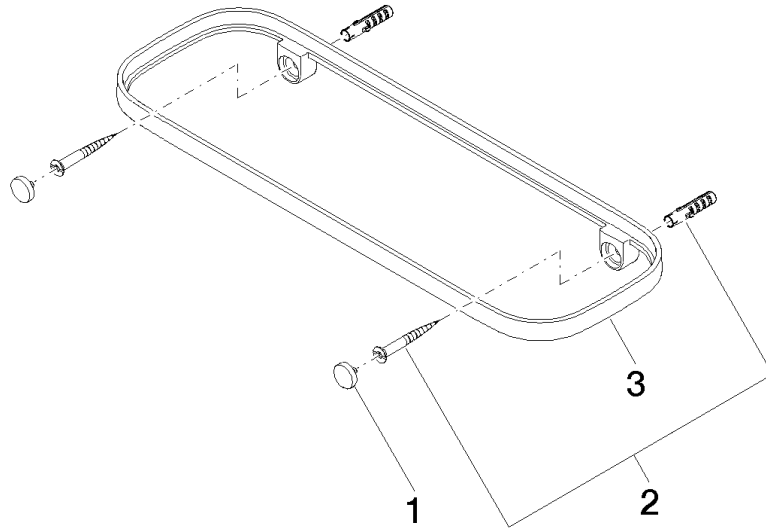

83 482 970

- width 300mm
- height 26 mm
- 100mm projection
- without grid element

Fits: TARA, LISSÉ, META

	Dark Chrome	83 482 970-19
	Chrome	83 482 970-00
	Brushed Platinum	83 482 970-06
	Platinum	83 482 970-08
	Light Gold	83 482 970-26
	Brushed Light Gold	83 482 970-27
	Brushed Durabross (23kt Gold)	83 482 970-28
	Matte Black	83 482 970-33
	Brushed Bronze	83 482 970-42
	Brushed Champagne (22kt Gold)	83 482 970-46
	Champagne (22kt Gold)	83 482 970-47
	Brushed Chrome	83 482 970-93
	Brushed Dark Platinum	83 482 970-99

**Grid element - Light Grey** 82 482 970-52  
•plastic grid elements

Required miscellaneous

**Grid element - Taupe** 82 482 970-53  
•plastic grid elements

83 482 970

mm [inches]

83 482 970

Parts for other  
finishes can be found  
here: [Chrome](#)

## Spare parts list