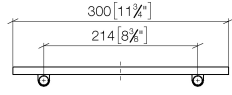

**Grid element - Light Grey** 82 482 970-52  
•plastic grid elements

Required miscellaneous

**Grid element - Taupe** 82 482 970-53  
•plastic grid elements

83 482 970

mm [inches]

83 482 970

Parts for other  
finishes can be found  
here: [Chrome](#)