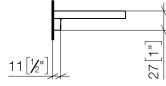

**Grid element - Light Grey** 82 482 970-52  
•plastic grid elements

Required miscellaneous

**Grid element - Taupe** 82 482 970-53  
•plastic grid elements

83 482 970

mm [inches]

83 482 970

Parts for other  
finishes can be found  
here: [Chrome](#)