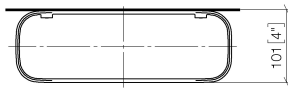

83 482 970

- width 300mm
- height 26 mm
- 100mm projection
- without grid element

Fits: TARA, LISSÉ, META

	Dark Chrome	83 482 970-19
	Chrome	83 482 970-00
	Brushed Platinum	83 482 970-06
	Platinum	83 482 970-08
	Light Gold	83 482 970-26
	Brushed Light Gold	83 482 970-27
	Brushed Durabross (23kt Gold)	83 482 970-28
	Matte Black	83 482 970-33
	Brushed Bronze	83 482 970-42
	Brushed Champagne (22kt Gold)	83 482 970-46
	Champagne (22kt Gold)	83 482 970-47
	Brushed Chrome	83 482 970-93
	Brushed Dark Platinum	83 482 970-99

**Grid element - Light Grey** 82 482 970-52  
•plastic grid elements

Required miscellaneous

**Grid element - Taupe** 82 482 970-53  
•plastic grid elements

83 482 970

mm [inches]

83 482 970

Parts for other  
finishes can be found  
here: [Chrome](#)