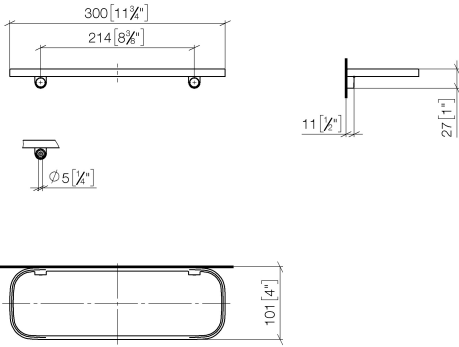

83 482 970

- width 300mm
- height 26 mm
- 100mm projection
- without grid element

Fits: TARA, LISSÉ, META

	Brushed Bronze	83 482 970-42
	Chrome	83 482 970-00
	Brushed Platinum	83 482 970-06
	Platinum	83 482 970-08
	Dark Chrome	83 482 970-19
	Light Gold	83 482 970-26
	Brushed Light Gold	83 482 970-27
	Brushed Durabrass (23kt Gold)	83 482 970-28
	Matte Black	83 482 970-33
	Brushed Champagne (22kt Gold)	83 482 970-46
	Champagne (22kt Gold)	83 482 970-47
	Brushed Chrome	83 482 970-93
	Brushed Dark Platinum	83 482 970-99

83 482 970

mm [inches]

83 482 970

Parts for other finishes can be found here: [Chrome](#)

Spare parts list

No.	Item Number	Name	Quantity used	Delivery time
1	90 30 30 520 00-42	set	1	30
2	05 30 31 002 00 90	fixing set	1	2
3	08 17 97 578-42	holder	1	60