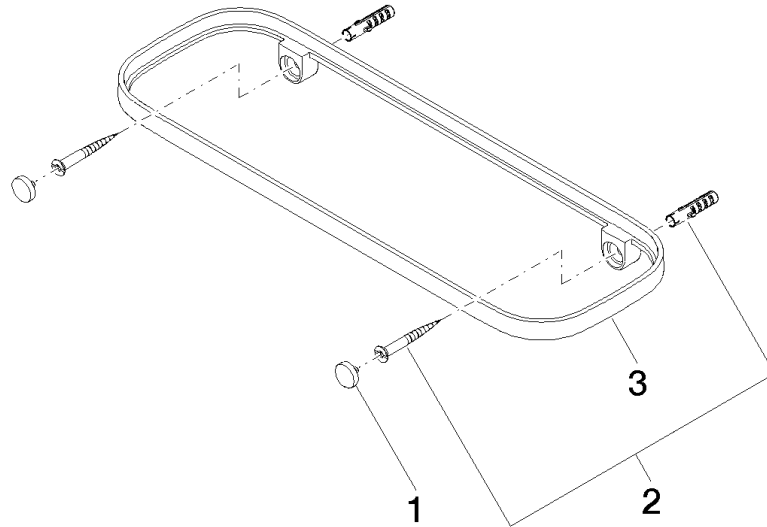

83 482 970

- width 300mm
- height 26 mm
- 100mm projection
- without grid element

Fits: TARA, LISSÉ, META

	Brushed Bronze	83 482 970-42
	Chrome	83 482 970-00
	Brushed Platinum	83 482 970-06
	Platinum	83 482 970-08
	Dark Chrome	83 482 970-19
	Light Gold	83 482 970-26
	Brushed Light Gold	83 482 970-27
	Brushed Durabrass (23kt Gold)	83 482 970-28
	Matte Black	83 482 970-33
	Brushed Champagne (22kt Gold)	83 482 970-46
	Champagne (22kt Gold)	83 482 970-47
	Brushed Chrome	83 482 970-93
	Brushed Dark Platinum	83 482 970-99

83 482 970

mm [inches]

83 482 970

Parts for other finishes can be found here: [Chrome](#)

Spare parts list

No.	Item Number	Name	Quantity used	Delivery time
1	90 30 30 520 00-42	set	1	30
2	05 30 31 002 00 90	fixing set	1	2
3	08 17 97 578-42	holder	1	60