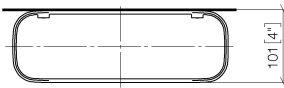

**Shelf wall model - Brushed Champagne (22kt Gold)**

TARA

83 482 970

- width 300mm
- height 26 mm
- 100mm projection
- without grid element

Fits: TARA, LISSÉ, META

	Brushed Champagne (22kt Gold)	83 482 970-46
	Chrome	83 482 970-00
	Brushed Platinum	83 482 970-06
	Platinum	83 482 970-08
	Dark Chrome	83 482 970-19
	Light Gold	83 482 970-26
	Brushed Light Gold	83 482 970-27
	Brushed Durabronze (23kt Gold)	83 482 970-28
	Matte Black	83 482 970-33
	Brushed Bronze	83 482 970-42
	Champagne (22kt Gold)	83 482 970-47
	Brushed Chrome	83 482 970-93
	Brushed Dark Platinum	83 482 970-99

**Grid element - Light Grey** 82 482 970-52  
 •plastic grid elements

**Required miscellaneous**

**Grid element - Taupe** 82 482 970-53  
 •plastic grid elements

83 482 970

mm [inches]

83 482 970

Parts for other finishes can be found here: [Chrome](#)