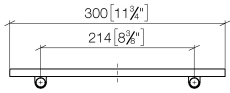

**Grid element - Light Grey** 82 482 970-52  
 •plastic grid elements

**Required miscellaneous**

**Grid element - Taupe** 82 482 970-53  
 •plastic grid elements

83 482 970

mm [inches]

83 482 970

Parts for other finishes can be found here: [Chrome](#)