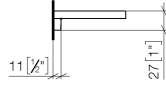

**Grid element - Light Grey** 82 482 970-52  
 •plastic grid elements

**Required miscellaneous**

**Grid element - Taupe** 82 482 970-53  
 •plastic grid elements

83 482 970

mm [inches]

83 482 970

Parts for other finishes can be found here: [Chrome](#)