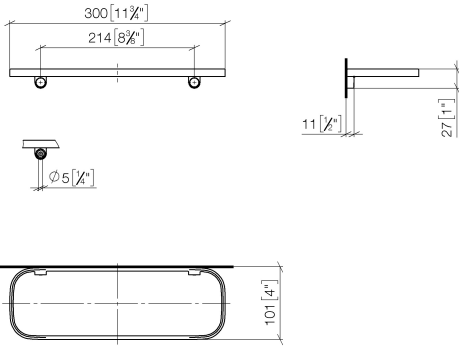

83 482 970

- width 300mm
- height 26 mm
- 100mm projection
- without grid element

Fits: TARA, LISSÉ, META

	Brushed Chrome	83 482 970-93
	Chrome	83 482 970-00
	Brushed Platinum	83 482 970-06
	Platinum	83 482 970-08
	Dark Chrome	83 482 970-19
	Light Gold	83 482 970-26
	Brushed Light Gold	83 482 970-27
	Brushed Durabronze (23kt Gold)	83 482 970-28
	Matte Black	83 482 970-33
	Brushed Bronze	83 482 970-42
	Brushed Champagne (22kt Gold)	83 482 970-46
	Champagne (22kt Gold)	83 482 970-47
	Brushed Dark Platinum	83 482 970-99

83 482 970

mm [inches]

83 482 970

Parts for other finishes can be found here: [Chrome](#)

### Spare parts list

No.	Item Number	Name	Quantity used	Delivery time
1	90 30 30 520 00-93	set	1	20
2	05 30 31 002 00 90	fixing set	1	2
3	08 17 97 578-93	holder	1	20