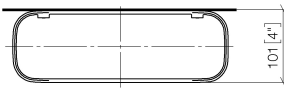

**Shelf wall model - Brushed Dark Platinum**

TARA

83 482 970

- width 300mm
- height 26 mm
- 100mm projection
- without grid element

Fits: TARA, LISSÉ, META

	Brushed Dark Platinum	83 482 970-99
	Chrome	83 482 970-00
	Brushed Platinum	83 482 970-06
	Platinum	83 482 970-08
	Dark Chrome	83 482 970-19
	Light Gold	83 482 970-26
	Brushed Light Gold	83 482 970-27
	Brushed Durabronze (23kt Gold)	83 482 970-28
	Matte Black	83 482 970-33
	Brushed Bronze	83 482 970-42
	Brushed Champagne (22kt Gold)	83 482 970-46
	Champagne (22kt Gold)	83 482 970-47
	Brushed Chrome	83 482 970-93

**Grid element - Light Grey** 82 482 970-52  
 •plastic grid elements

**Required miscellaneous**

**Grid element - Taupe** 82 482 970-53  
 •plastic grid elements

83 482 970

mm [inches]

83 482 970

Parts for other finishes can be found here: [Chrome](#)