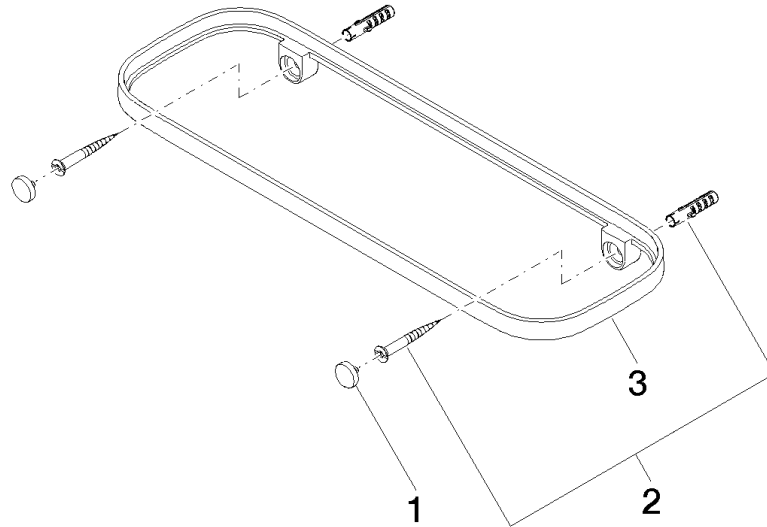

**Shelf wall model - Brushed Dark Platinum**

TARA

83 482 970

- width 300mm
- height 26 mm
- 100mm projection
- without grid element

Fits: TARA, LISSÉ, META

	Brushed Dark Platinum	83 482 970-99
	Chrome	83 482 970-00
	Brushed Platinum	83 482 970-06
	Platinum	83 482 970-08
	Dark Chrome	83 482 970-19
	Light Gold	83 482 970-26
	Brushed Light Gold	83 482 970-27
	Brushed Durabronze (23kt Gold)	83 482 970-28
	Matte Black	83 482 970-33
	Brushed Bronze	83 482 970-42
	Brushed Champagne (22kt Gold)	83 482 970-46
	Champagne (22kt Gold)	83 482 970-47
	Brushed Chrome	83 482 970-93

**Grid element - Light Grey** 82 482 970-52  
 •plastic grid elements

**Required miscellaneous**

**Grid element - Taupe** 82 482 970-53  
 •plastic grid elements

83 482 970

mm [inches]

83 482 970

Parts for other finishes can be found here: [Chrome](#)

### Spare parts list

No.	Item Number	Name	Quantity used	Delivery time
1	90 30 30 520 00-99	set	1	30
2	05 30 31 002 00 90	fixing set	1	2
3	08 17 97 578-99	holder	1	30