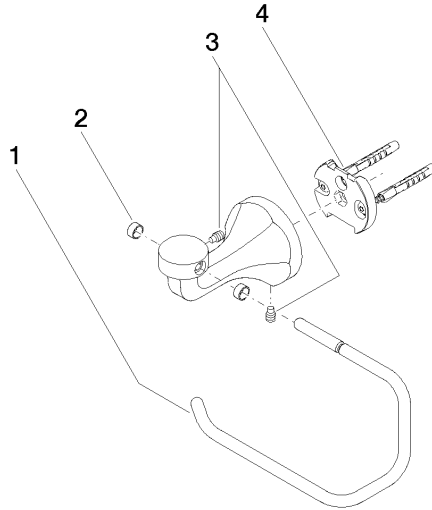

83 500 361

- width 145mm
- height 120 mm
- 95mm projection

	Chrome	83 500 361-00
	Brushed Platinum	83 500 361-06
	Platinum	83 500 361-08
	Durabass (23kt Gold)	83 500 361-09
	Brushed Durabass (23kt Gold)	83 500 361-28
	Brushed Dark Platinum	83 500 361-99

83 500 361

mm [inches]

83 500 361

Parts for other finishes can be found here: Brushed Platinum

### Spare parts list

No.	Item Number	Name	Quantity used	Delivery time
1	08 18 70 501-00	bow	1	10
2	08 18 40 505 90	sleeve	2	2
3	04 31 11 140 00 90	pin	2	2
4	05 17 97 507 00 90	fixing set	1	2