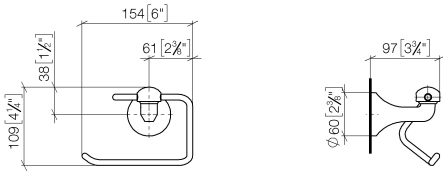

83 500 361

- width 145mm
- height 120 mm
- 95mm projection

	Chrome	83 500 361-00
	Brushed Platinum	83 500 361-06
	Platinum	83 500 361-08
	Durabass (23kt Gold)	83 500 361-09
	Brushed Durabass (23kt Gold)	83 500 361-28
	Brushed Dark Platinum	83 500 361-99

83 500 361

mm [inches]

83 500 361

Parts for other finishes can be found here: Brushed Platinum

### Spare parts list

No.	Item Number	Name	Quantity used	Delivery time
1	08 18 70 501-00	bow	1	10
2	08 18 40 505 90	sleeve	2	2
3	04 31 11 140 00 90	pin	2	2
4	05 17 97 507 00 90	fixing set	1	2