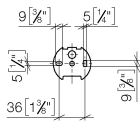

83 500 361

- width 145mm
- height 120 mm
- 95mm projection

	Chrome	83 500 361-00
	Brushed Platinum	83 500 361-06
	Platinum	83 500 361-08
	Durabass (23kt Gold)	83 500 361-09
	Brushed Durabass (23kt Gold)	83 500 361-28
	Brushed Dark Platinum	83 500 361-99

83 500 361

mm [inches]

83 500 361

Parts for other finishes can be found here: Brushed Platinum