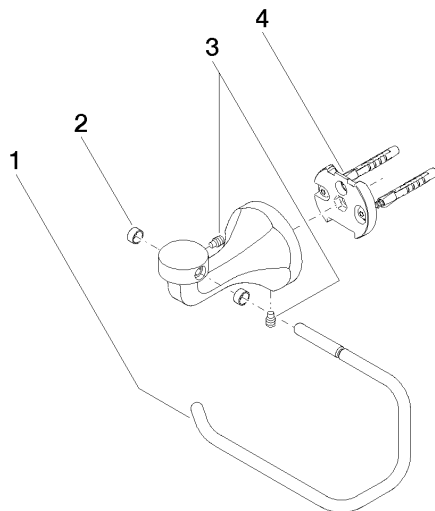

83 500 361

- width 145mm
- height 120 mm
- 95mm projection

	Brushed Platinum	83 500 361-06
	Chrome	83 500 361-00
	Platinum	83 500 361-08
	Durabress (23kt Gold)	83 500 361-09
	Brushed Durabress (23kt Gold)	83 500 361-28
	Brushed Dark Platinum	83 500 361-99

83 500 361

mm [inches]

83 500 361

Parts for other finishes can be found here: [Chrome](#)

### Spare parts list

No.	Item Number	Name	Quantity used	Delivery time
1	08 18 70 501-06	bow	1	10
2	08 18 40 505 90	sleeve	2	2
3	04 31 11 140 00 90	pin	2	2
4	05 17 97 507 00 90	fixing set	1	2