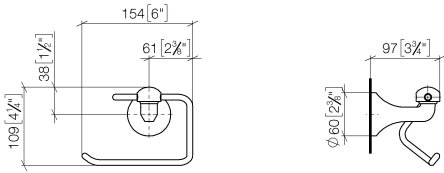

83 500 361

- width 145mm
- height 120 mm
- 95mm projection

	Brushed Platinum	83 500 361-06
	Chrome	83 500 361-00
	Platinum	83 500 361-08
	Durabress (23kt Gold)	83 500 361-09
	Brushed Durabress (23kt Gold)	83 500 361-28
	Brushed Dark Platinum	83 500 361-99

83 500 361

mm [inches]

83 500 361

Parts for other finishes can be found here: [Chrome](#)

### Spare parts list

No.	Item Number	Name	Quantity used	Delivery time
1	08 18 70 501-06	bow	1	10
2	08 18 40 505 90	sleeve	2	2
3	04 31 11 140 00 90	pin	2	2
4	05 17 97 507 00 90	fixing set	1	2