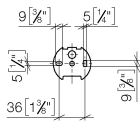

83 500 361

- width 145mm
- height 120 mm
- 95mm projection

	Brushed Platinum	83 500 361-06
	Chrome	83 500 361-00
	Platinum	83 500 361-08
	Durabress (23kt Gold)	83 500 361-09
	Brushed Durabress (23kt Gold)	83 500 361-28
	Brushed Dark Platinum	83 500 361-99

83 500 361

mm [inches]

83 500 361

Parts for other finishes can be found here: [Chrome](#)