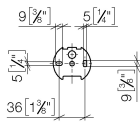

83 500 361

- width 145mm
- height 120 mm
- 95mm projection

	Platinum	83 500 361-08
	Chrome	83 500 361-00
	Brushed Platinum	83 500 361-06
	Durabass (23kt Gold)	83 500 361-09
	Brushed Durabass (23kt Gold)	83 500 361-28
	Brushed Dark Platinum	83 500 361-99

83 500 361

mm [inches]

83 500 361

Parts for other finishes can be found here: [Chrome](#)

Spare parts list

No.	Item Number	Name	Quantity used	Delivery time
1	08 18 70 501-08	bow	1	40
2	08 18 40 505 90	sleeve	2	2
3	04 31 11 140 00 90	pin	2	2
4	05 17 97 507 00 90	fixing set	1	2