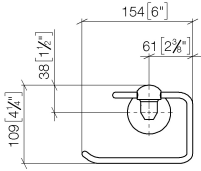

83 500 361

- width 145mm
- height 120 mm
- 95mm projection

	Platinum	83 500 361-08
	Chrome	83 500 361-00
	Brushed Platinum	83 500 361-06
	Durabass (23kt Gold)	83 500 361-09
	Brushed Durabass (23kt Gold)	83 500 361-28
	Brushed Dark Platinum	83 500 361-99

83 500 361

mm [inches]

83 500 361

Parts for other finishes can be found here: [Chrome](#)

Spare parts list

No.	Item Number	Name	Quantity used	Delivery time
1	08 18 70 501-08	bow	1	40
2	08 18 40 505 90	sleeve	2	2
3	04 31 11 140 00 90	pin	2	2
4	05 17 97 507 00 90	fixing set	1	2