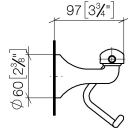

83 500 361

- width 145mm
- height 120 mm
- 95mm projection

	Platinum	83 500 361-08
	Chrome	83 500 361-00
	Brushed Platinum	83 500 361-06
	Durabass (23kt Gold)	83 500 361-09
	Brushed Durabass (23kt Gold)	83 500 361-28
	Brushed Dark Platinum	83 500 361-99

83 500 361

mm [inches]

83 500 361

Parts for other finishes can be found here: [Chrome](#)

Spare parts list

No.	Item Number	Name	Quantity used	Delivery time
1	08 18 70 501-08	bow	1	40
2	08 18 40 505 90	sleeve	2	2
3	04 31 11 140 00 90	pin	2	2
4	05 17 97 507 00 90	fixing set	1	2