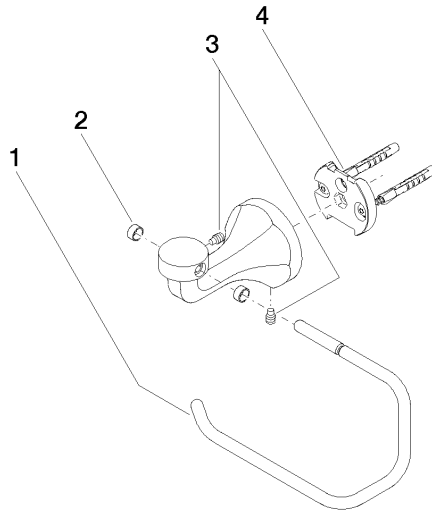

83 500 361

- width 145mm
- height 120 mm
- 95mm projection

	Platinum	83 500 361-08
	Chrome	83 500 361-00
	Brushed Platinum	83 500 361-06
	Durabass (23kt Gold)	83 500 361-09
	Brushed Durabass (23kt Gold)	83 500 361-28
	Brushed Dark Platinum	83 500 361-99

83 500 361

mm [inches]

83 500 361

Parts for other finishes can be found here: [Chrome](#)

Spare parts list

No.	Item Number	Name	Quantity used	Delivery time
1	08 18 70 501-08	bow	1	40
2	08 18 40 505 90	sleeve	2	2
3	04 31 11 140 00 90	pin	2	2
4	05 17 97 507 00 90	fixing set	1	2