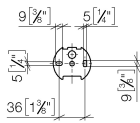

83 500 361

- width 145mm
- height 120 mm
- 95mm projection

	Durabronz (23kt Gold)	83 500 361-09
	Chrome	83 500 361-00
	Brushed Platinum	83 500 361-06
	Platinum	83 500 361-08
	Brushed Durabronz (23kt Gold)	83 500 361-28
	Brushed Dark Platinum	83 500 361-99

83 500 361

mm [inches]

83 500 361

Parts for other finishes can be found here: [Chrome](#)

Spare parts list

No.	Item Number	Name	Quantity used	Delivery time
1	08 18 70 501-09	bow	1	40
2	08 18 40 505 90	sleeve	2	2
3	04 31 11 140 00 90	pin	2	2
4	05 17 97 507 00 90	fixing set	1	2