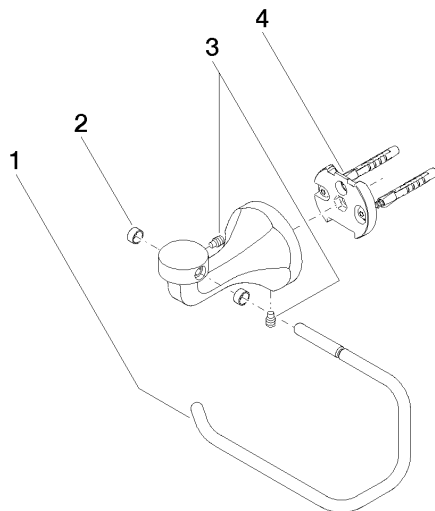

83 500 361

- width 145mm
- height 120 mm
- 95mm projection

	Durabronz (23kt Gold)	83 500 361-09
	Chrome	83 500 361-00
	Brushed Platinum	83 500 361-06
	Platinum	83 500 361-08
	Brushed Durabronz (23kt Gold)	83 500 361-28
	Brushed Dark Platinum	83 500 361-99

83 500 361

mm [inches]

83 500 361

Parts for other finishes can be found here: [Chrome](#)

Spare parts list

No.	Item Number	Name	Quantity used	Delivery time
1	08 18 70 501-09	bow	1	40
2	08 18 40 505 90	sleeve	2	2
3	04 31 11 140 00 90	pin	2	2
4	05 17 97 507 00 90	fixing set	1	2