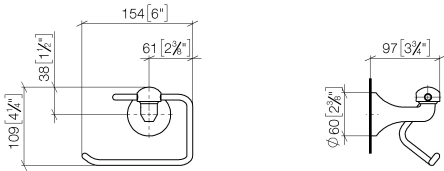

83 500 361

- width 145mm
- height 120 mm
- 95mm projection

	Durabronz (23kt Gold)	83 500 361-09
	Chrome	83 500 361-00
	Brushed Platinum	83 500 361-06
	Platinum	83 500 361-08
	Brushed Durabronz (23kt Gold)	83 500 361-28
	Brushed Dark Platinum	83 500 361-99

83 500 361

mm [inches]

83 500 361

Parts for other finishes can be found here: [Chrome](#)

Spare parts list

No.	Item Number	Name	Quantity used	Delivery time
1	08 18 70 501-09	bow	1	40
2	08 18 40 505 90	sleeve	2	2
3	04 31 11 140 00 90	pin	2	2
4	05 17 97 507 00 90	fixing set	1	2