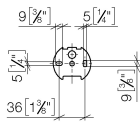

83 500 361

- width 145mm
- height 120 mm
- 95mm projection

	Brushed Durabronz (23kt Gold)	83 500 361-28
	Chrome	83 500 361-00
	Brushed Platinum	83 500 361-06
	Platinum	83 500 361-08
	Durabronz (23kt Gold)	83 500 361-09
	Brushed Dark Platinum	83 500 361-99

83 500 361

mm [inches]

83 500 361

Parts for other finishes can be found here: [Chrome](#)

Spare parts list

No.	Item Number	Name	Quantity used	Delivery time
1	08 18 70 501-28	bow	1	-
Spare part can no longer be ordered, please order the replacement item				
2	08 18 40 505 90	sleeve	2	2
3	04 31 11 140 00 90	pin	2	2
4	05 17 97 507 00 90	fixing set	1	2