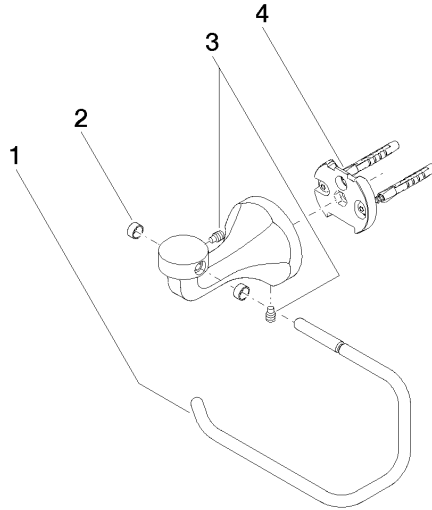

83 500 361

- width 145mm
- height 120 mm
- 95mm projection

	Brushed Durabronz (23kt Gold)	83 500 361-28
	Chrome	83 500 361-00
	Brushed Platinum	83 500 361-06
	Platinum	83 500 361-08
	Durabronz (23kt Gold)	83 500 361-09
	Brushed Dark Platinum	83 500 361-99

83 500 361

mm [inches]

83 500 361

Parts for other finishes can be found here: [Chrome](#)

Spare parts list

No.	Item Number	Name	Quantity used	Delivery time
1	08 18 70 501-28	bow	1	-
Spare part can no longer be ordered, please order the replacement item				
2	08 18 40 505 90	sleeve	2	2
3	04 31 11 140 00 90	pin	2	2
4	05 17 97 507 00 90	fixing set	1	2