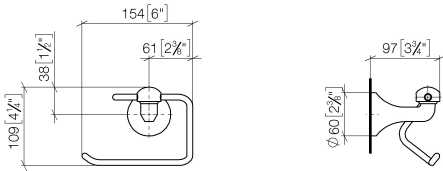

83 500 361

- width 145mm
- height 120 mm
- 95mm projection

	Brushed Durabronz (23kt Gold)	83 500 361-28
	Chrome	83 500 361-00
	Brushed Platinum	83 500 361-06
	Platinum	83 500 361-08
	Durabronz (23kt Gold)	83 500 361-09
	Brushed Dark Platinum	83 500 361-99

83 500 361

mm [inches]

83 500 361

Parts for other finishes can be found here: [Chrome](#)

Spare parts list

No.	Item Number	Name	Quantity used	Delivery time
1	08 18 70 501-28	bow	1	-
Spare part can no longer be ordered, please order the replacement item				
2	08 18 40 505 90	sleeve	2	2
3	04 31 11 140 00 90	pin	2	2
4	05 17 97 507 00 90	fixing set	1	2