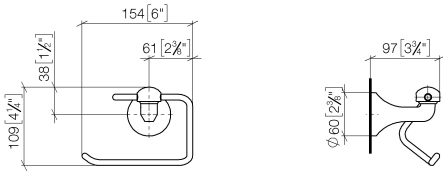

83 500 361

- width 145mm
- height 120 mm
- 95mm projection

	Brushed Dark Platinum	83 500 361-99
	Chrome	83 500 361-00
	Brushed Platinum	83 500 361-06
	Platinum	83 500 361-08
	Durabass (23kt Gold)	83 500 361-09
	Brushed Durabass (23kt Gold)	83 500 361-28

83 500 361

mm [inches]

83 500 361

Parts for other finishes can be found here: [Chrome](#)

### Spare parts list

No.	Item Number	Name	Quantity used	Delivery time
1	08 18 70 501-99	bow	1	-
Spare part can no longer be ordered, please order the replacement item				
2	08 18 40 505 90	sleeve	2	2
3	04 31 11 140 00 90	pin	2	2
4	05 17 97 507 00 90	fixing set	1	2