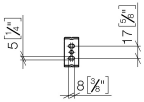

83 500 670

- width 166mm
- height 60 mm
- 73mm projection

	Chrome	83 500 670-00
	Brushed Platinum	83 500 670-06
	Dark Chrome	83 500 670-19
	Matte Black	83 500 670-33
	Brushed Chrome	83 500 670-93

83 500 670

mm [inches]

83 500 670

Parts for other finishes can be found here: Brushed Platinum

### Spare parts list

No.	Item Number	Name	Quantity used	Delivery time
1	05 17 20 736 00 90	fixing set	1	2
2	09 31 11 049 90	pin	1	2
3	08 17 67 502-00	holder	1	10
4	04 31 11 113 00 90	pin	1	2
5	90 28 22 650 00-00	holder	1	10