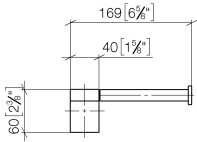

83 500 670

- width 166mm
- height 60 mm
- 73mm projection

	Chrome	83 500 670-00
	Brushed Platinum	83 500 670-06
	Dark Chrome	83 500 670-19
	Matte Black	83 500 670-33
	Brushed Chrome	83 500 670-93

83 500 670

mm [inches]

83 500 670

Parts for other finishes can be found here: Brushed Platinum

### Spare parts list

No.	Item Number	Name	Quantity used	Delivery time
1	05 17 20 736 00 90	fixing set	1	2
2	09 31 11 049 90	pin	1	2
3	08 17 67 502-00	holder	1	10
4	04 31 11 113 00 90	pin	1	2
5	90 28 22 650 00-00	holder	1	10