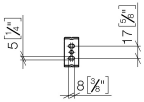

83 500 670

- width 166mm
- height 60 mm
- 73mm projection

| | | |
|---|------------------|---------------|
|  | Dark Chrome | 83 500 670-19 |
|  | Chrome | 83 500 670-00 |
|  | Brushed Platinum | 83 500 670-06 |
|  | Matte Black | 83 500 670-33 |
|  | Brushed Chrome | 83 500 670-93 |

83 500 670

mm [inches]

83 500 670

Parts for other
finishes can be found
here: [Chrome](#)