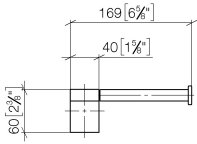

83 500 670

- width 166mm
- height 60 mm
- 73mm projection

| | | |
|---|------------------|---------------|
|  | Dark Chrome | 83 500 670-19 |
|  | Chrome | 83 500 670-00 |
|  | Brushed Platinum | 83 500 670-06 |
|  | Matte Black | 83 500 670-33 |
|  | Brushed Chrome | 83 500 670-93 |

83 500 670

mm [inches]

83 500 670

Parts for other
finishes can be found
here: [Chrome](#)