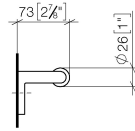

83 500 670

- width 166mm
- height 60 mm
- 73mm projection

| | | |
|---|------------------|---------------|
|  | Dark Chrome | 83 500 670-19 |
|  | Chrome | 83 500 670-00 |
|  | Brushed Platinum | 83 500 670-06 |
|  | Matte Black | 83 500 670-33 |
|  | Brushed Chrome | 83 500 670-93 |

83 500 670

mm [inches]

83 500 670

Parts for other
finishes can be found
here: [Chrome](#)