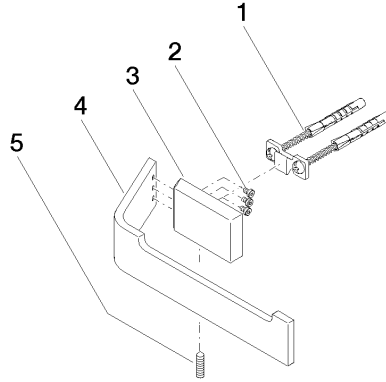

**CL.1 Tissue holder without cover - Brushed Champagne (22kt Gold)**

CL.1

83 500 705

- width 200mm
- height 35 mm
- 70mm projection

	Brushed Champagne (22kt Gold)	83 500 705-46
	Chrome	83 500 705-00
	Brushed Platinum	83 500 705-06
	Dark Chrome	83 500 705-19
	Champagne (22kt Gold)	83 500 705-47
	Brushed Dark Platinum	83 500 705-99

83 500 705

mm [inches]

83 500 705

Parts for other finishes can be found here: [Chrome](#)

### Spare parts list

No.	Item Number	Name	Quantity used	Delivery time
1	05 17 20 758 00 90	fixing set	1	2
2	09 30 30 191 90	screw	3	2
3	08 17 70 500-46	holder	1	60
4	08 17 70 553-46	holder	1	60
5	04 31 11 113 00 90	pin	1	2