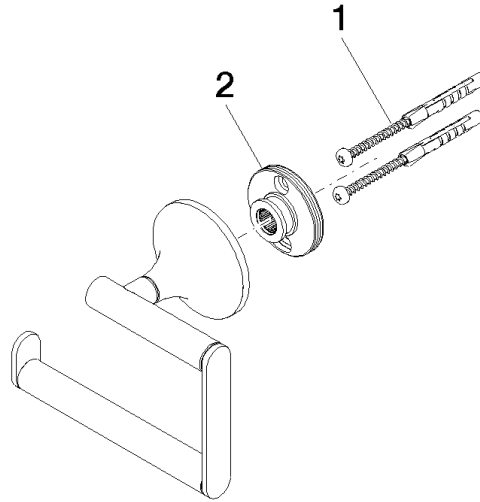

83 500 809

- width 130mm
- height 108 mm
- rosette Ø 60 mm
- 63mm projection

	Chrome	83 500 809-00
	Brushed Platinum	83 500 809-06
	Platinum	83 500 809-08
	Dark Chrome	83 500 809-19
	Brushed Durabronze (23kt Gold)	83 500 809-28
	Brushed Bronze	83 500 809-42
	Brushed Champagne (22kt Gold)	83 500 809-46
	Champagne (22kt Gold)	83 500 809-47
	Brushed Dark Platinum	83 500 809-99

83 500 809

mm [inches]

83 500 809

Parts for other  
finishes can be found  
here: Brushed  
Platinum

### Spare parts list

No.	Item Number	Name	Quantity used	Delivery time
1	05 30 31 025 00 90	fixing set	1	2
2	90 17 20 759 00 90	disc	1	2