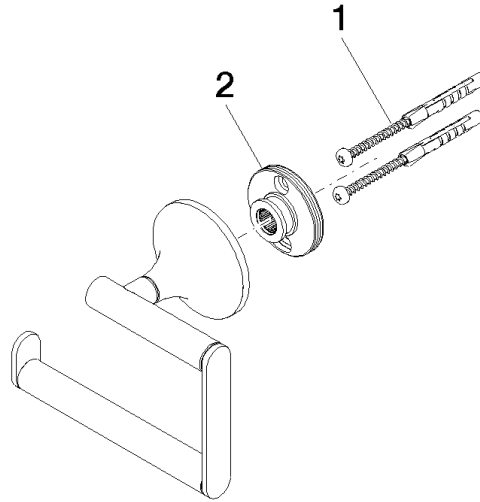

83 500 809

- width 130mm
- height 108 mm
- rosette Ø 60 mm
- 63mm projection

	Brushed Platinum	83 500 809-06
	Chrome	83 500 809-00
	Platinum	83 500 809-08
	Dark Chrome	83 500 809-19
	Brushed Durabronze (23kt Gold)	83 500 809-28
	Brushed Bronze	83 500 809-42
	Brushed Champagne (22kt Gold)	83 500 809-46
	Champagne (22kt Gold)	83 500 809-47
	Brushed Dark Platinum	83 500 809-99

83 500 809

mm [inches]

83 500 809

Parts for other finishes can be found here: [Chrome](#)

### Spare parts list

No.	Item Number	Name	Quantity used	Delivery time
1	05 30 31 025 00 90	fixing set	1	2
2	90 17 20 759 00 90	disc	1	2