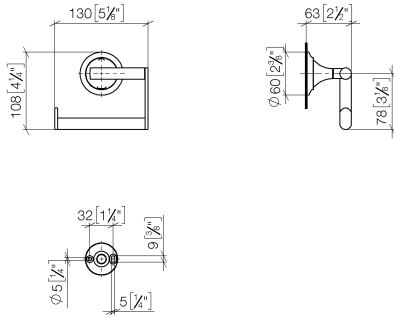

83 500 809

- width 130mm
- height 108 mm
- rosette Ø 60 mm
- 63mm projection

	Platinum	83 500 809-08
	Chrome	83 500 809-00
	Brushed Platinum	83 500 809-06
	Dark Chrome	83 500 809-19
	Brushed Durabronze (23kt Gold)	83 500 809-28
	Brushed Bronze	83 500 809-42
	Brushed Champagne (22kt Gold)	83 500 809-46
	Champagne (22kt Gold)	83 500 809-47
	Brushed Dark Platinum	83 500 809-99

83 500 809

mm [inches]

83 500 809

Parts for other finishes can be found here: [Chrome](#)

Spare parts list

No.	Item Number	Name	Quantity used	Delivery time
1	05 30 31 025 00 90	fixing set	1	2
2	90 17 20 759 00 90	disc	1	2