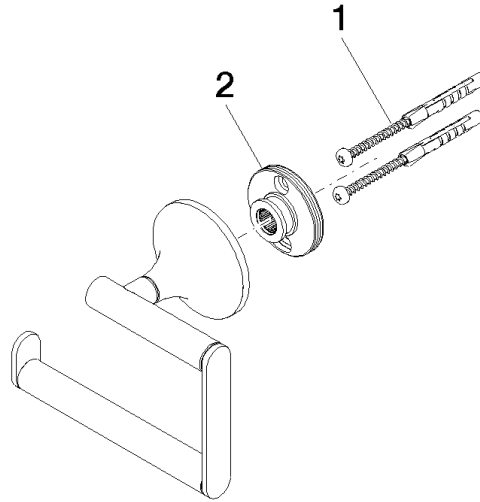

83 500 809

- width 130mm
- height 108 mm
- rosette Ø 60 mm
- 63mm projection

	Brushed Durabross (23kt Gold)	83 500 809-28
	Chrome	83 500 809-00
	Brushed Platinum	83 500 809-06
	Platinum	83 500 809-08
	Dark Chrome	83 500 809-19
	Brushed Bronze	83 500 809-42
	Brushed Champagne (22kt Gold)	83 500 809-46
	Champagne (22kt Gold)	83 500 809-47
	Brushed Dark Platinum	83 500 809-99

83 500 809

mm [inches]

83 500 809

Parts for other finishes can be found here: [Chrome](#)

Spare parts list

No.	Item Number	Name	Quantity used	Delivery time
1	05 30 31 025 00 90	fixing set	1	2
2	90 17 20 759 00 90	disc	1	2