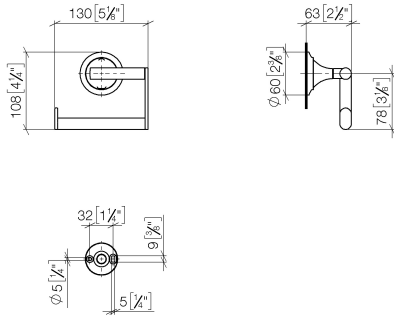

83 500 809

- width 130mm
- height 108 mm
- rosette Ø 60 mm
- 63mm projection

	Brushed Bronze	83 500 809-42
	Chrome	83 500 809-00
	Brushed Platinum	83 500 809-06
	Platinum	83 500 809-08
	Dark Chrome	83 500 809-19
	Brushed Durabronze (23kt Gold)	83 500 809-28
	Brushed Champagne (22kt Gold)	83 500 809-46
	Champagne (22kt Gold)	83 500 809-47
	Brushed Dark Platinum	83 500 809-99

83 500 809

mm [inches]

83 500 809

Parts for other finishes can be found here: [Chrome](#)

Spare parts list

No.	Item Number	Name	Quantity used	Delivery time
1	05 30 31 025 00 90	fixing set	1	2
2	90 17 20 759 00 90	disc	1	2