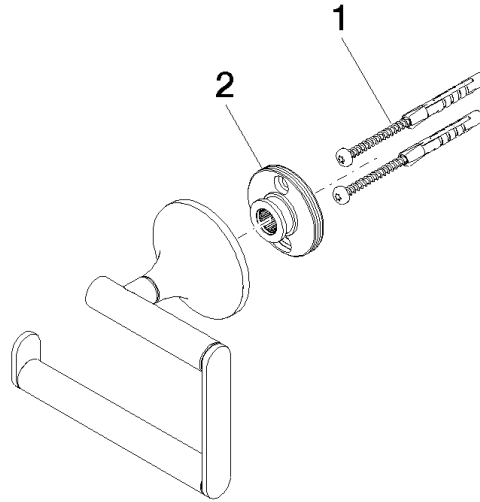

83 500 809

- width 130mm
- height 108 mm
- rosette Ø 60 mm
- 63mm projection

	Brushed Bronze	83 500 809-42
	Chrome	83 500 809-00
	Brushed Platinum	83 500 809-06
	Platinum	83 500 809-08
	Dark Chrome	83 500 809-19
	Brushed Durabronze (23kt Gold)	83 500 809-28
	Brushed Champagne (22kt Gold)	83 500 809-46
	Champagne (22kt Gold)	83 500 809-47
	Brushed Dark Platinum	83 500 809-99

83 500 809

mm [inches]

83 500 809

Parts for other finishes can be found here: [Chrome](#)

Spare parts list

No.	Item Number	Name	Quantity used	Delivery time
1	05 30 31 025 00 90	fixing set	1	2
2	90 17 20 759 00 90	disc	1	2