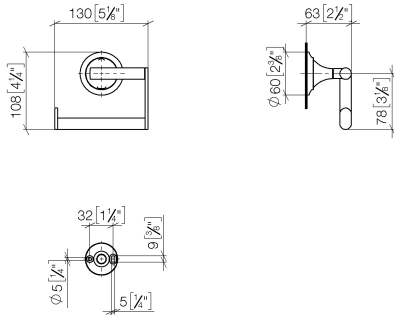

83 500 809

- width 130mm
- height 108 mm
- rosette Ø 60 mm
- 63mm projection

	Champagne (22kt Gold)	83 500 809-47
	Chrome	83 500 809-00
	Brushed Platinum	83 500 809-06
	Platinum	83 500 809-08
	Dark Chrome	83 500 809-19
	Brushed Durabronze (23kt Gold)	83 500 809-28
	Brushed Bronze	83 500 809-42
	Brushed Champagne (22kt Gold)	83 500 809-46
	Brushed Dark Platinum	83 500 809-99

83 500 809

mm [inches]

83 500 809

Parts for other finishes can be found here: [Chrome](#)

Spare parts list

No.	Item Number	Name	Quantity used	Delivery time
1	05 30 31 025 00 90	fixing set	1	2
2	90 17 20 759 00 90	disc	1	2