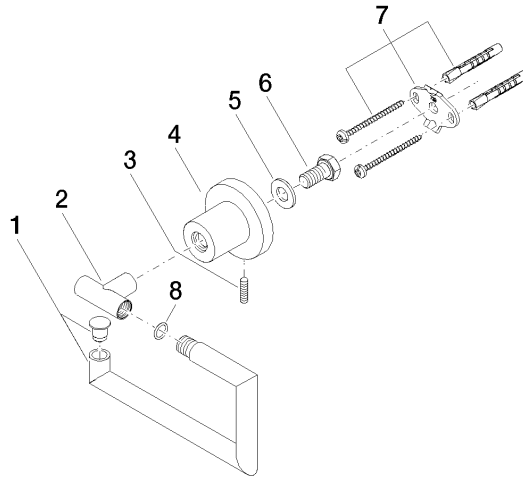

83 500 892

- width 152mm
- height 100 mm
- rosette Ø 55 mm
- 72mm projection

	Brushed Platinum	83 500 892-06
	Chrome	83 500 892-00
	Platinum	83 500 892-08
	Dark Chrome	83 500 892-19
	Brushed Durabrass (23kt Gold)	83 500 892-28
	Matte Black	83 500 892-33
	Brushed Champagne (22kt Gold)	83 500 892-46
	Champagne (22kt Gold)	83 500 892-47
	Brushed Chrome	83 500 892-93
	Brushed Dark Platinum	83 500 892-99

83 500 892

mm [inches]

83 500 892

Parts for other finishes can be found here: [Chrome](#)

Spare parts list

No.	Item Number	Name	Quantity used	Delivery time
1	90 28 22 640 00-06	holder	1	-
Spare part can no longer be ordered, please order the replacement item				
2	05 17 89 552 00-06	holder	1	10
3	04 31 11 113 00 90	pin	1	2
4	08 17 89 505-06	holder	1	10
5	09 30 11 046 90	disc	1	2
6	09 30 30 071 90	screw	1	2
7	05 17 20 739 00 90	fixing set	1	2
8	09 14 10 042 90	seal	1	2