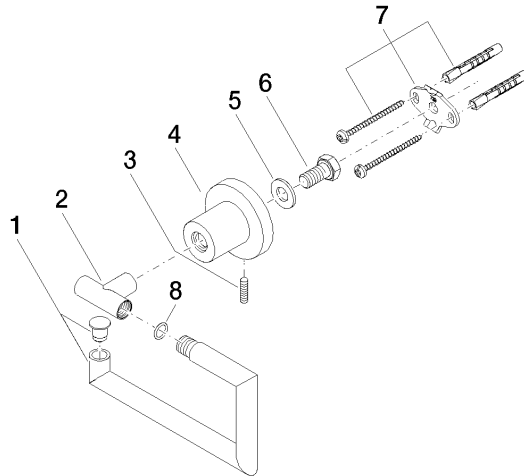

83 500 892

- width 152mm
- height 100 mm
- rosette Ø 55 mm
- 72mm projection

	Platinum	83 500 892-08
	Chrome	83 500 892-00
	Brushed Platinum	83 500 892-06
	Dark Chrome	83 500 892-19
	Brushed Durabronze (23kt Gold)	83 500 892-28
	Matte Black	83 500 892-33
	Brushed Champagne (22kt Gold)	83 500 892-46
	Champagne (22kt Gold)	83 500 892-47
	Brushed Chrome	83 500 892-93
	Brushed Dark Platinum	83 500 892-99

83 500 892

mm [inches]

83 500 892

Parts for other finishes can be found here: [Chrome](#)

### Spare parts list

No.	Item Number	Name	Quantity used	Delivery time
1	90 28 22 640 00-08	holder	1	-
Spare part can no longer be ordered, please order the replacement item				
2	05 17 89 552 00-08	holder	1	40
3	04 31 11 113 00 90	pin	1	2
4	08 17 89 505-08	holder	1	40
5	09 30 11 046 90	disc	1	2
6	09 30 30 071 90	screw	1	2
7	05 17 20 739 00 90	fixing set	1	2
8	09 14 10 042 90	seal	1	2