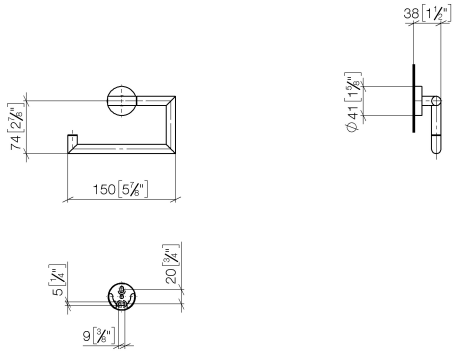

83 500 979

- width 150mm
- height 95 mm
- rosette Ø 40 mm
- 40mm projection

Fits: LISSÉ, META

	Dark Chrome	83 500 979-19
	Chrome	83 500 979-00
	Brushed Platinum	83 500 979-06
	Light Gold	83 500 979-26
	Brushed Light Gold	83 500 979-27
	Matte Black	83 500 979-33
	Brushed Bronze	83 500 979-42
	Brushed Champagne (22kt Gold)	83 500 979-46
	Champagne (22kt Gold)	83 500 979-47
	Brushed Chrome	83 500 979-93
	Brushed Dark Platinum	83 500 979-99

83 500 979

mm [inches]

83 500 979

Parts for other  
finishes can be found  
here: [Chrome](#)